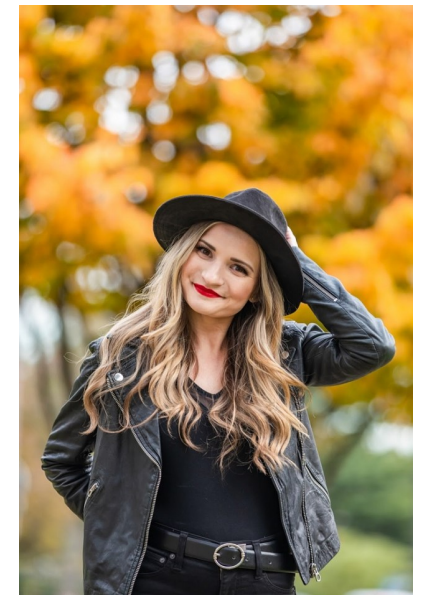

EMILY DANIELS

ACTORS WOMEN

Height 163cm/5'4" Bust 86cm/34" C Waist 66cm/26" Hips 92cm/36"

Dress 32 EU/2 US/4 UK Shoe 23.5 EU/7.5 US/6.5 UK (kids) Hair Brown

Eyes Brown

Image: Tribe Talent Management

4809B Trousdale Drive
Nashville, TN 37220
United States