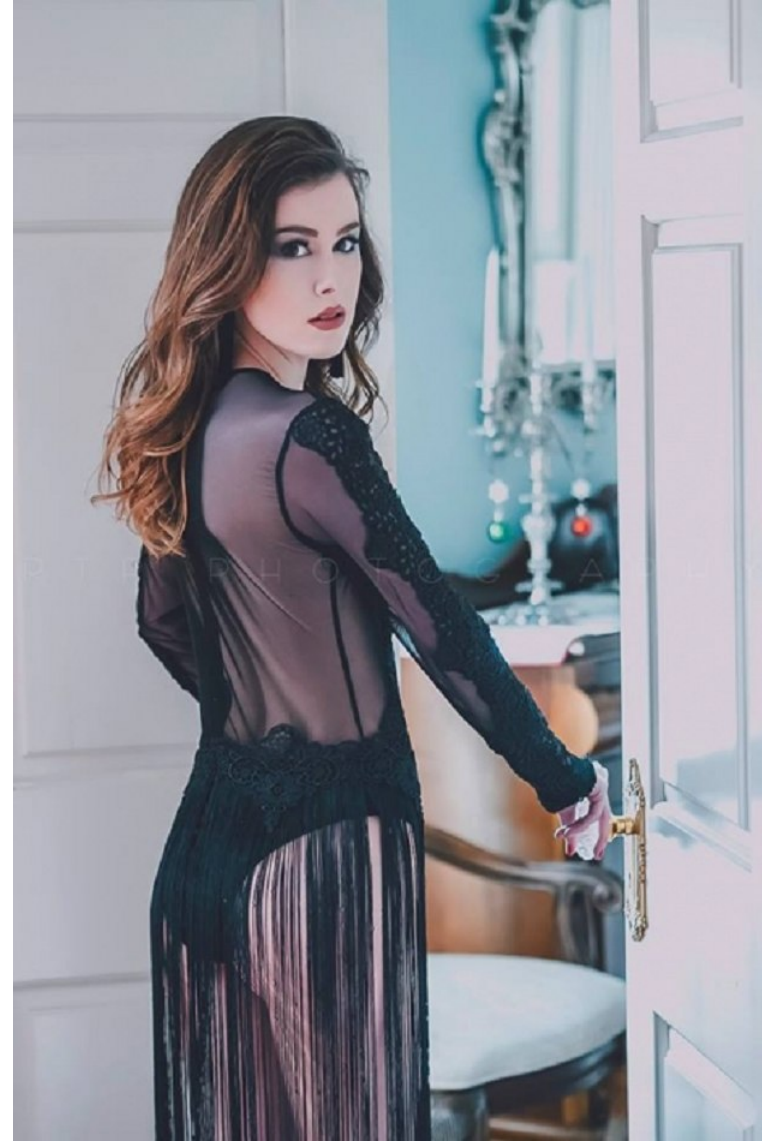

Image: Tribe Talent Management

NICOLE MOORE

ACTORS WOMEN

Height 168cm/5'6" Bust 84cm/33" Waist 66cm/26" Hips 89cm/35" Dress 30 EU/0 US/2 UK Shoe 24 EU/8 US/7 UK (kids) Hair Brown Eyes Hazel

Image: Tribe Talent Management

NICOLE MOORE

ACTORS WOMEN

Height 168cm/5'6" Bust 84cm/33" Waist 66cm/26" Hips 89cm/35" Dress 30 EU/0 US/2 UK Shoe 24 EU/8 US/7 UK (kids) Hair Brown Eyes Hazel

Image: Tribe Talent Management

NICOLE MOORE

ACTORS WOMEN

Height 168cm/5'6" Bust 84cm/33" Waist 66cm/26" Hips 89cm/35" Dress 30 EU/0 US/2 UK Shoe 24 EU/8 US/7 UK (kids) Hair Brown Eyes Hazel

Image: Tribe Talent Management