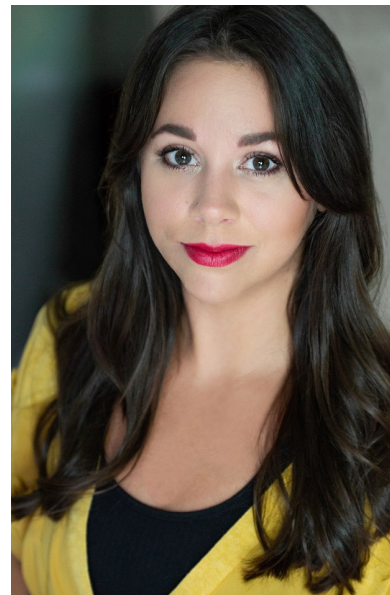

## CHELSEA CONNERLEY

ACTORS WOMEN

Height 158cm/5'2" Bust 81 cm/32" A Waist 76cm/30" Hips 97cm/38"  
Dress 32-34 EU/2-4 US/4-6 UK Shoe 37 EU/6 US/4 UK Hair Dark Brown  
Eyes Brown