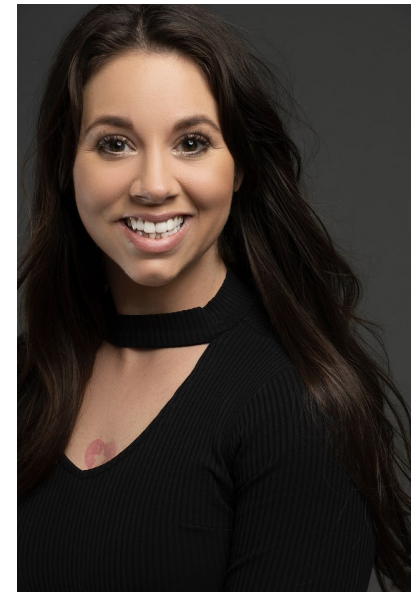

## CHELSEA CONNERLEY

ACTORS WOMEN

Height 158cm/5'2" Bust 81 cm/32" A Waist 76cm/30" Hips 97cm/38"  
Dress 32-34 EU/2-4 US/4-6 UK Shoe 37 EU/6 US/4 UK Hair Dark Brown  
Eyes Brown