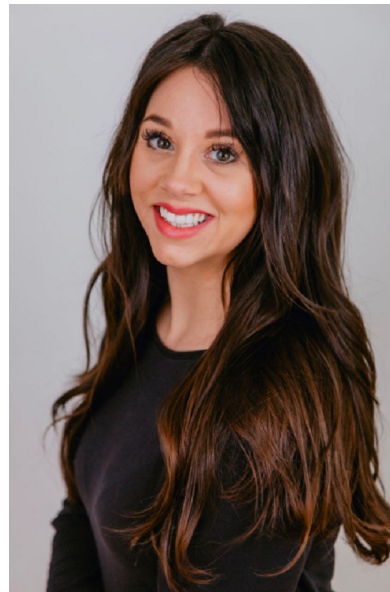

## CHELSEA CONNERLEY

ACTORS WOMEN

Height 158cm/5'2" Bust 81 cm/32" A Waist 76cm/30" Hips 97cm/38"  
Dress 32-34 EU/2-4 US/4-6 UK Shoe 37 EU/6 US/4 UK Hair Dark Brown  
Eyes Brown