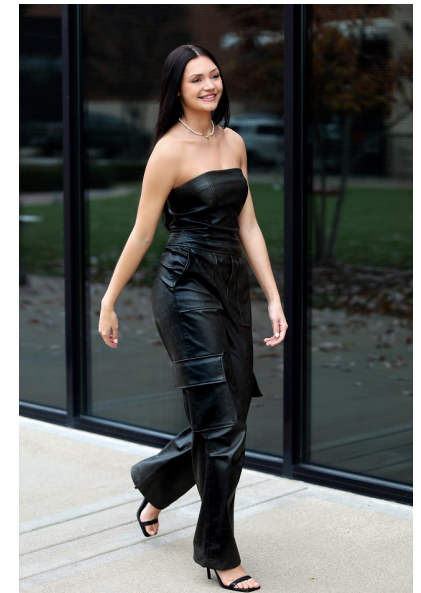

LAINY HAYDEN

MAINBOARD WOMEN

Height 180cm/5'11" Bust 81cm/32" B Waist 64cm/25" Hips 91cm/36"
Dress 32-34 EU/2-4 US/4-6 UK Shoe 40 EU/9 US/6.5 UK Top S Hair Black
Eyes Green

TRIBE TALENT MANAGEMENT

4809B Trousdale Drive
Nashville, TN 37220
Tel: (615) 815-8664