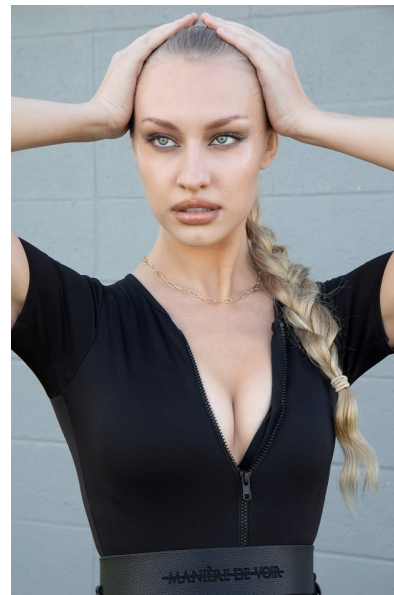

EMELIE MACINNES

MODELS DIRECT

Height 178cm/5'10" Bust 86cm/34" Waist 63cm/25" Hips 86cm/34"
Dress 30-32 EU/0-2 US/2-4 UK Shoe 25.5 EU/9 US/8 UK (kids) Hair Blonde
Eyes Blue/Green

TRIBE TALENT MANAGEMENT

4809B Trousdale Drive
Nashville, TN 37220
Tel: (615) 815-8664