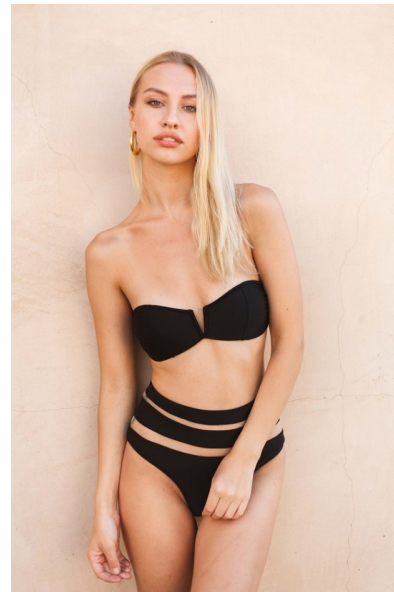

EMELIE MACINNES

MODELS DIRECT

Height 178cm/5'10" Bust 86cm/34" Waist 63cm/25" Hips 86cm/34"
Dress 30-32 EU/0-2 US/2-4 UK Shoe 25.5 EU/9 US/8 UK (kids) Hair Blonde
Eyes Blue/Green

TRIBE TALENT MANAGEMENT

4809B Trousdale Drive
Nashville, TN 37220
Tel: (615) 815-8664