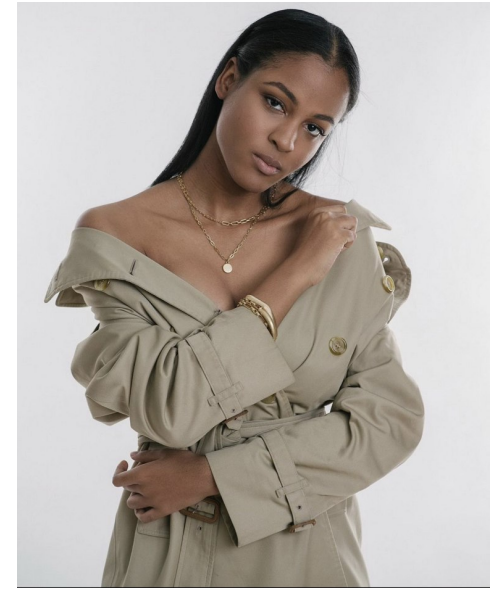

SHALLIMAR SEVERINO

MODELS DIRECT

Height 180cm/5'11" Bust 86cm/34" DD Waist 61cm/24" Hips 89cm/35"
Dress 34 EU/4 US/6 UK Shoe 26.5 EU/10 US/9 UK (kids) Hair Black
Eyes Brown

TRIBE TALENT MANAGEMENT

4809B Trousdale Drive
Nashville, TN 37220
Tel: (615) 815-8664