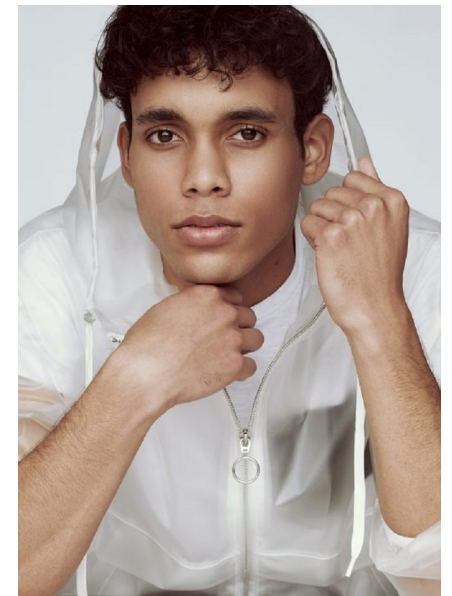

JOSH BONNER

MODELS MEN MAINBOARD

Height 183cm/6'0" Inseam 82cm/32.5" Collar 43cm/17" Suit 81cm/32"/42
Suit Length S Shoe 28 EU/11 US/10 UK (kids) Top S Hair Dark Brown
Eyes Brown

TRIBE TALENT MANAGEMENT

4809B Trousdale Drive
Nashville, TN 37220
Tel: (615) 815-8664