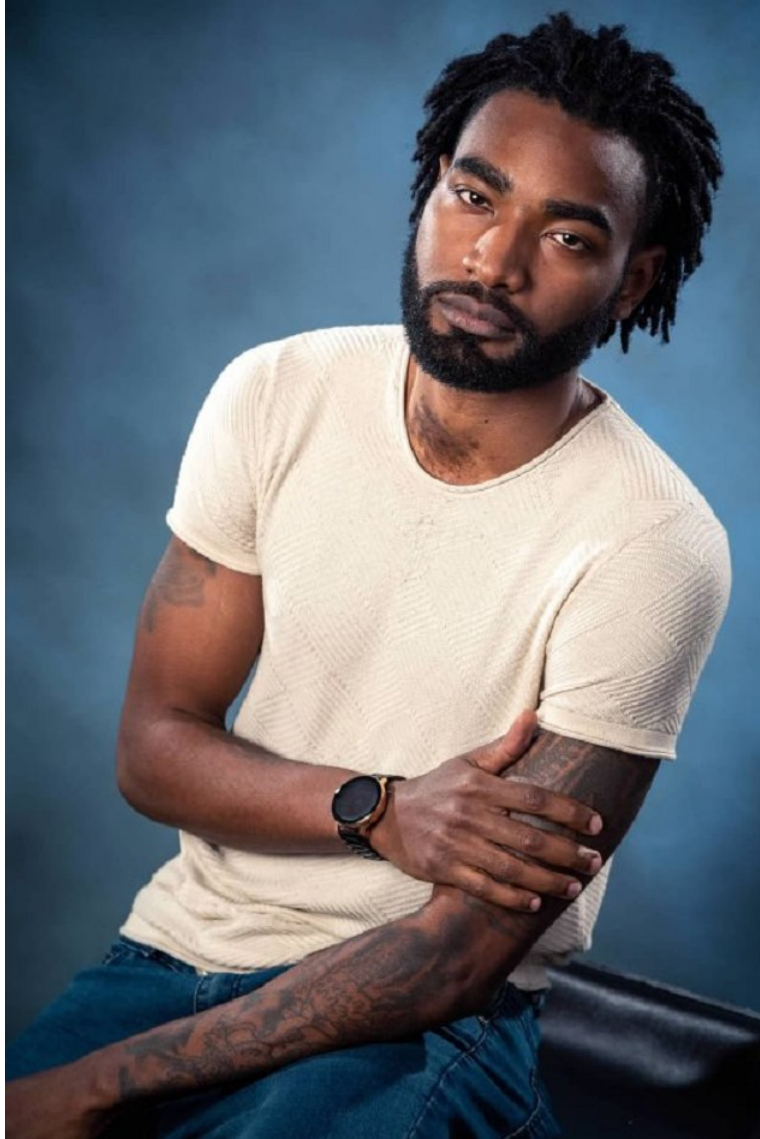

**DOMINIQUE SMARR**

MODELS MEN MAINBOARD

Height 183cm/6'0" Chest 98cm/38.5" Waist 77cm/30.5" Inseam 82cm/32.5" Collar 39cm/15.5" Sleeve 68cm/26.5" Shoe 45 EU/11 US/10.5 UK Top M Bottom L Hair Black  
Eyes Brown