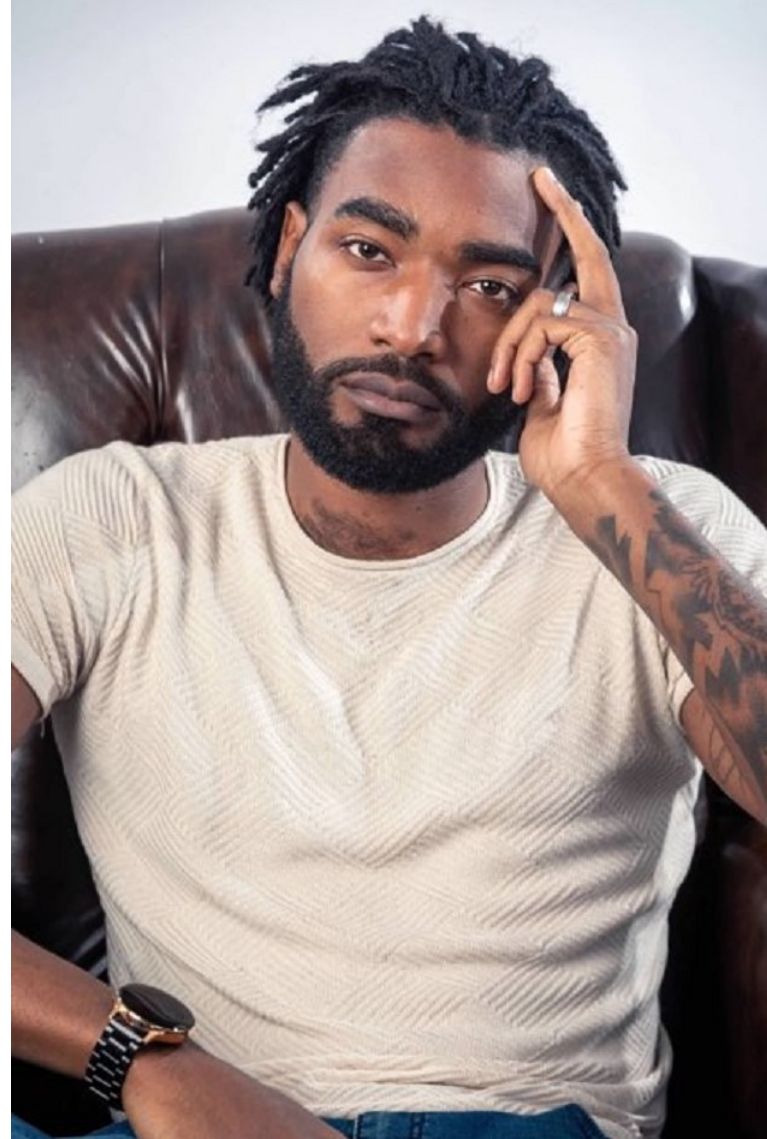

**DOMINIQUE SMARR**

MODELS MEN MAINBOARD

Height 183cm/6'0" Chest 98cm/38.5" Waist 77cm/30.5" Inseam 82cm/32.5" Collar 39cm/15.5" Sleeve 68cm/26.5" Shoe 45 EU/11 US/10.5 UK Top M Bottom L Hair Black  
Eyes Brown