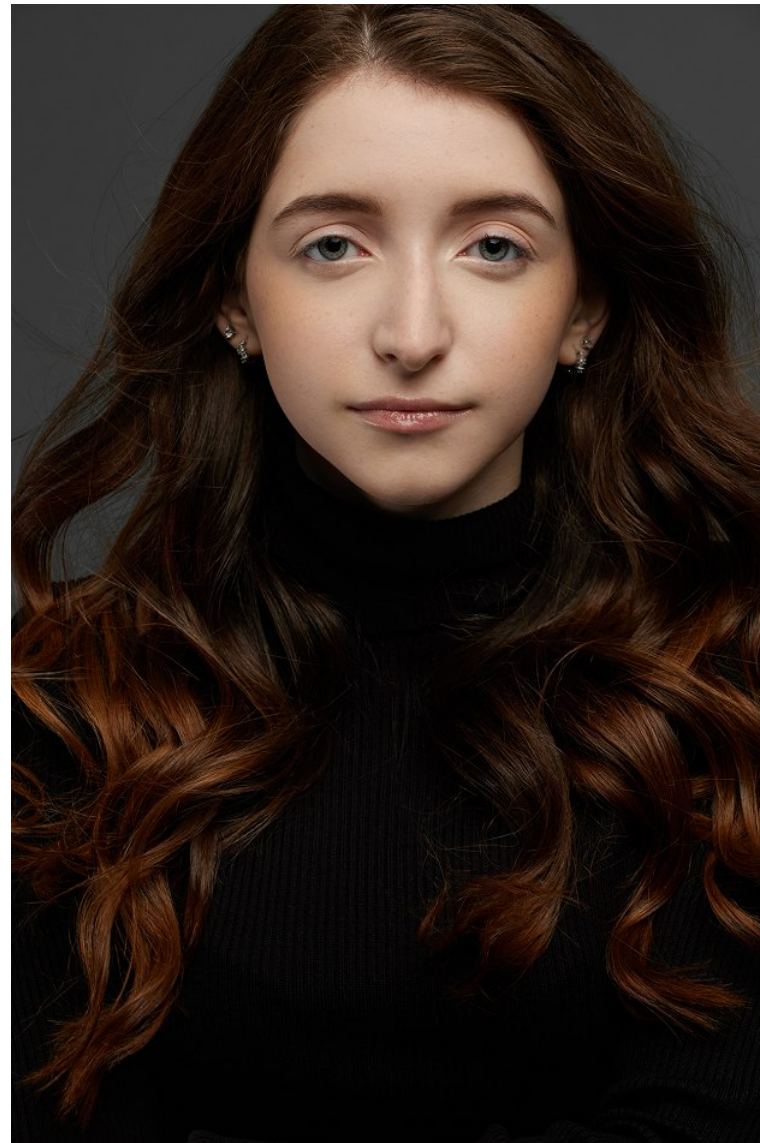

**ALEXA GRACE MYERS**

MODELS TEENS

Height 153cm/5'0" Bust 81cm/32" A Waist 61cm/24" Hips 81cm/32" Dress 30-32 EU/0-2 US/2-4 UK Shoe 37 EU/6 US/4 UK Hair Brunette Eyes Blue

**ALEXA GRACE MYERS**

MODELS TEENS

Height 153cm/5'0" Bust 81cm/32" A Waist 61cm/24" Hips 81cm/32" Dress 30-32 EU/0-2 US/2-4 UK Shoe 37 EU/6 US/4 UK Hair Brunette Eyes Blue

**ALEXA GRACE MYERS**

MODELS TEENS

Height 153cm/5'0" Bust 81cm/32" A Waist 61cm/24" Hips 81cm/32" Dress 30-32 EU/0-2 US/2-4 UK Shoe 37 EU/6 US/4 UK Hair Brunette Eyes Blue