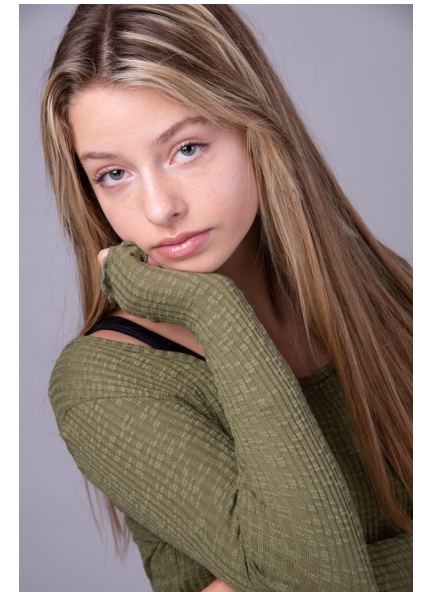

## LEXI MATTHEWS

MODELS TEENS

Height 167cm/5'5.5" Bust 81cm/32" A Waist 66cm/26" Hips 86cm/34"  
Dress 32 EU/2 US/4 UK Shoe 25 EU/8.5 US/7.5 UK (kids) Hair Dirty Blonde  
Eyes Hazel