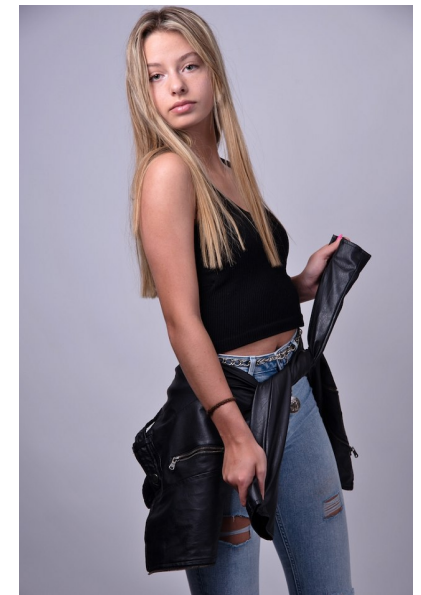

## LEXI MATTHEWS

MODELS TEENS

Height 167cm/5'5.5" Bust 81cm/32" A Waist 66cm/26" Hips 86cm/34"  
Dress 32 EU/2 US/4 UK Shoe 25 EU/8.5 US/7.5 UK (kids) Hair Dirty Blonde  
Eyes Hazel