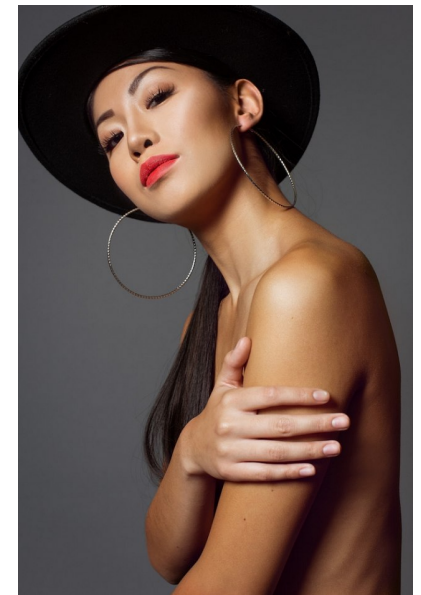

EMILY VO

MODELS WOMEN COMMERCIAL

Height 170cm/5'7" Bust 81cm/32" A Waist 61cm/24" Hips 90cm/35.5"
Dress 30-32 EU/0-2 US/2-4 UK Shoe 24 EU/8 US/7 UK (kids) Hair Black

Image: Tribe Talent Management

4809B Trousdale Drive
Nashville, TN 37220
United States