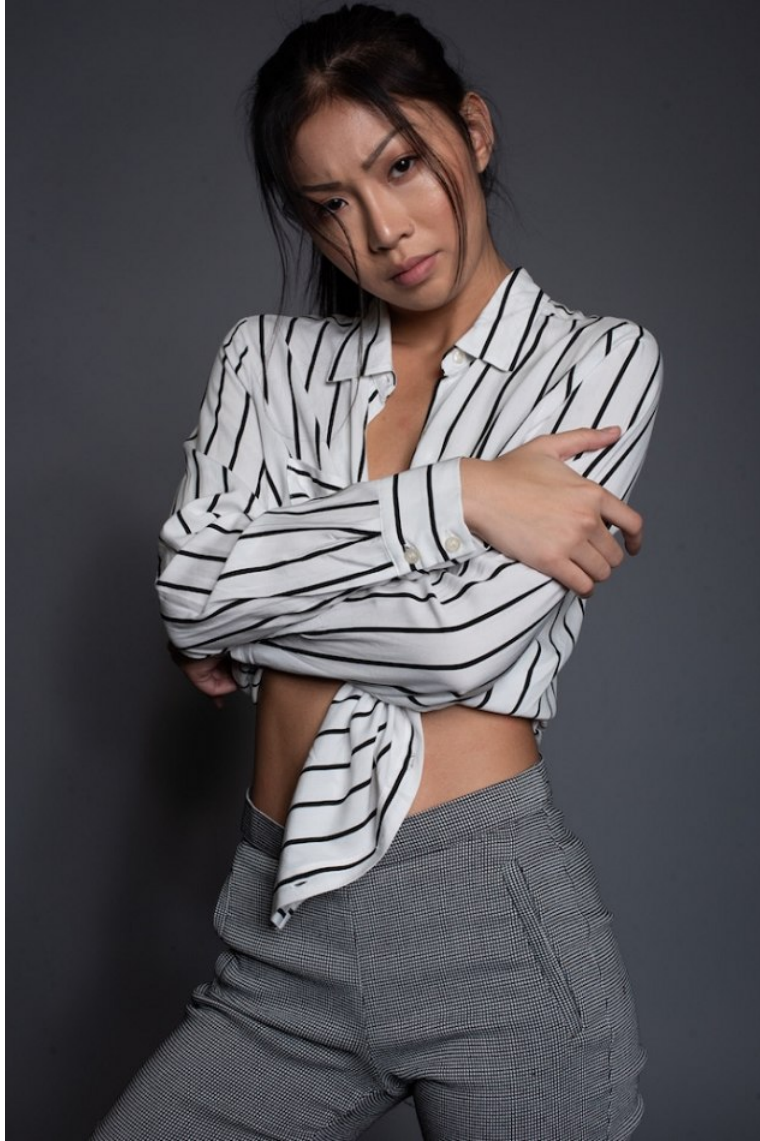

Image: Tribe Talent Management

EMILY VO

MODELS WOMEN COMMERCIAL

Height 170cm/5'7" Bust 81cm/32" A Waist 61cm/24" Hips 90cm/35.5" Dress 30-32 EU/0-2 US/2-4 UK Shoe 24 EU/8 US/7 UK (kids) Hair Black