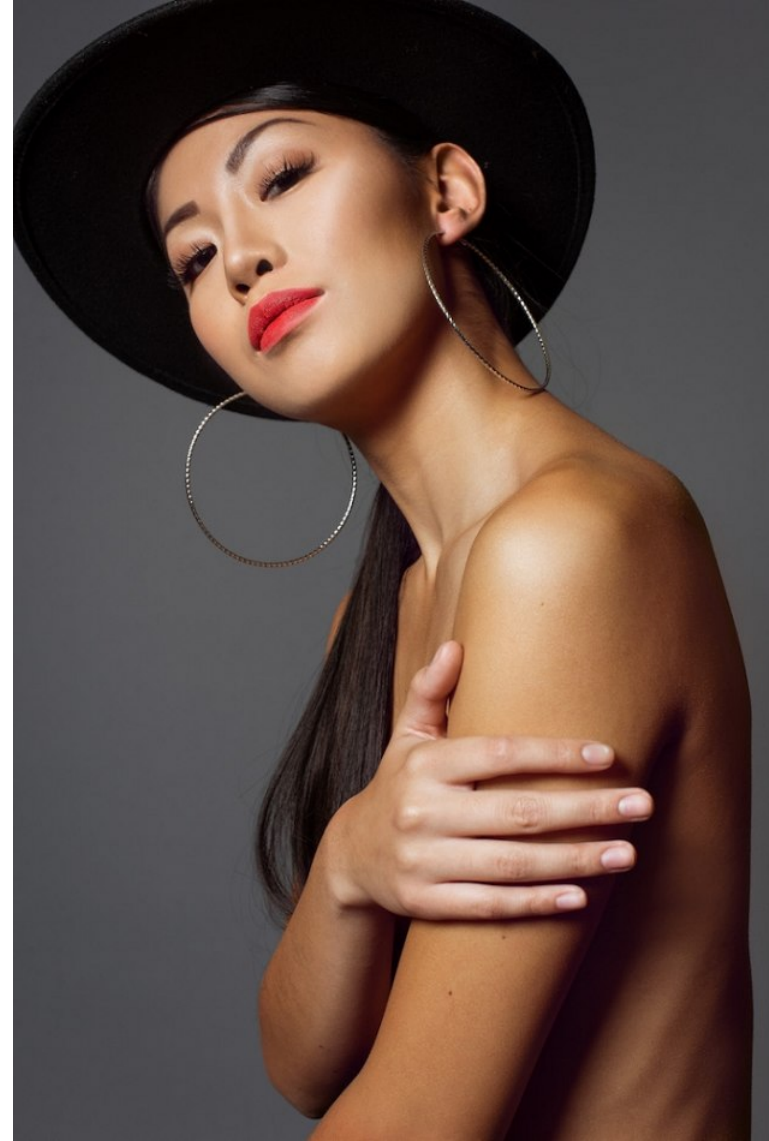

Image: Tribe Talent Management

EMILY VO

MODELS WOMEN COMMERCIAL

Height 170cm/5'7" Bust 81cm/32" A Waist 61cm/24" Hips 90cm/35.5" Dress 30-32 EU/0-2 US/2-4 UK Shoe 24 EU/8 US/7 UK (kids) Hair Black

Image: Tribe Talent Management

EMILY VO

MODELS WOMEN COMMERCIAL

Height 170cm/5'7" Bust 81cm/32" A Waist 61cm/24" Hips 90cm/35.5" Dress 30-32 EU/0-2 US/2-4 UK Shoe 24 EU/8 US/7 UK (kids) Hair Black

Image: Tribe Talent Management

EMILY VO

MODELS WOMEN COMMERCIAL

Height 170cm/5'7" Bust 81cm/32" A Waist 61cm/24" Hips 90cm/35.5" Dress 30-32 EU/0-2 US/2-4 UK Shoe 24 EU/8 US/7 UK (kids) Hair Black

Image: Tribe Talent Management

EMILY VO

MODELS WOMEN COMMERCIAL