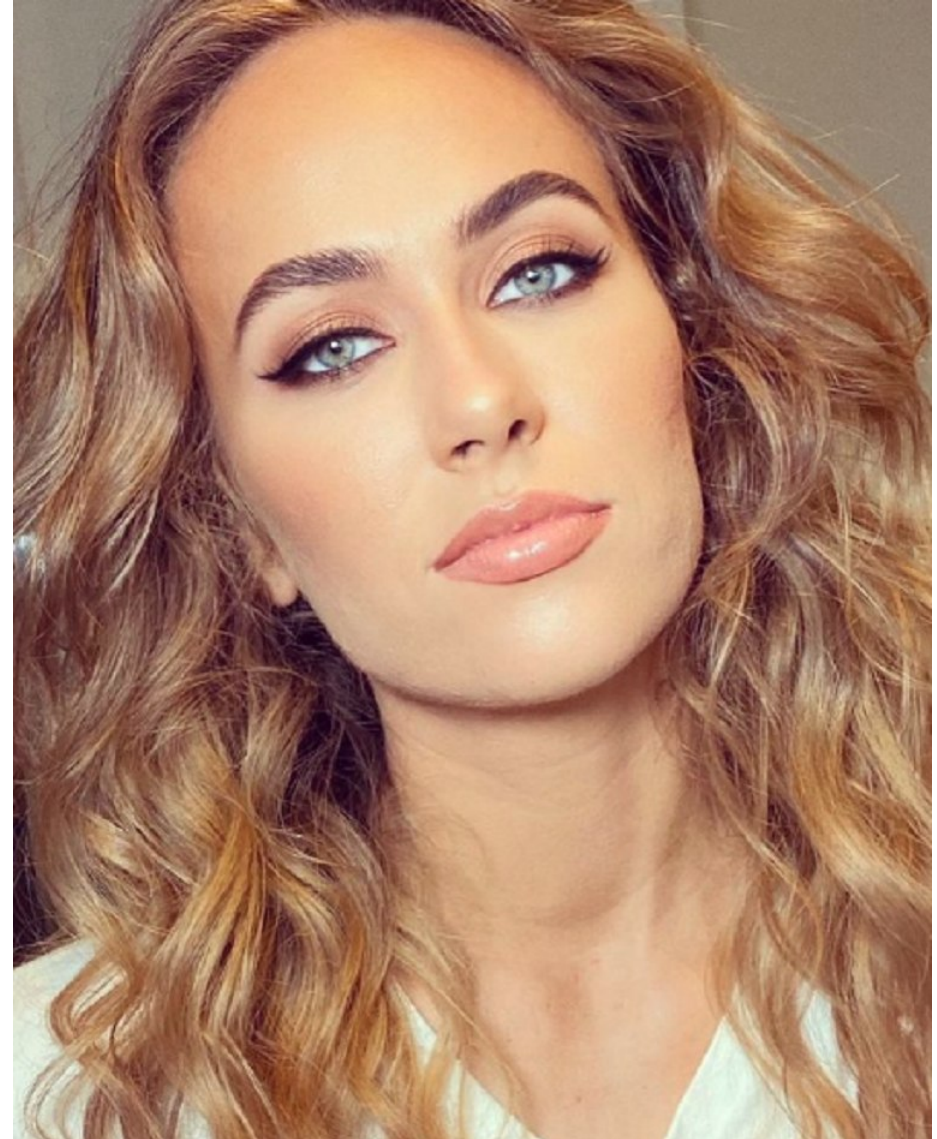

Image: Tribe Talent Management

MEGAN GALLAGHER

MODELS WOMEN COMMERCIAL

Height 170cm/5'7" Bust 81cm/32" B Waist 63cm/25" Hips 79cm/31" Dress 30-32 EU/0-2 US/2-4 UK Shoe 25 EU/8.5 US/7.5 UK (kids) Hair Dirty Blonde Eyes Blue/Green