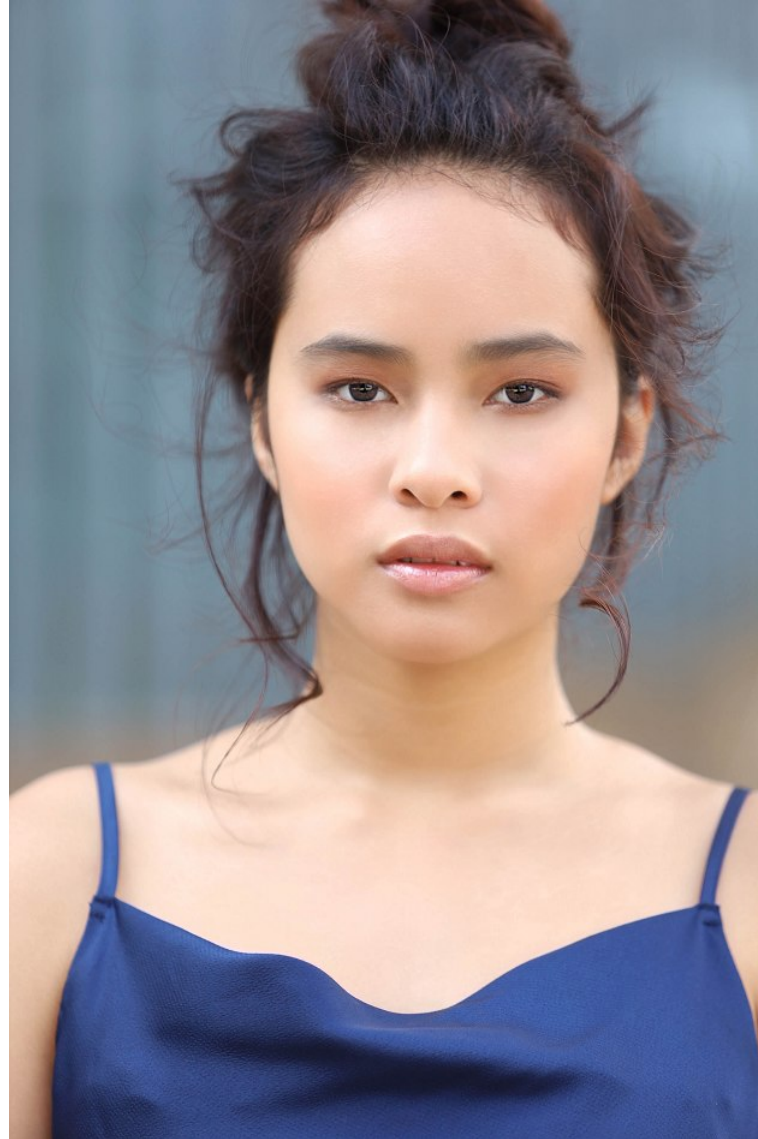

Image: Tribe Talent Management

MI TAM NGUYEN

MODELS WOMEN COMMERCIAL

Height 160cm/5'3" Bust 81cm/32" B Waist 61cm/24" Hips 89cm/35" Shoe 37.5 EU/6.5 US/4.5 UK Hair Dark Brown Eyes Brown

Image: Tribe Talent Management

MI TAM NGUYEN

MODELS WOMEN COMMERCIAL

Height 160cm/5'3" Bust 81cm/32" B Waist 61cm/24" Hips 89cm/35" Shoe 37.5 EU/6.5 US/4.5 UK Hair Dark Brown Eyes Brown

Image: Tribe Talent Management

MI TAM NGUYEN

MODELS WOMEN COMMERCIAL