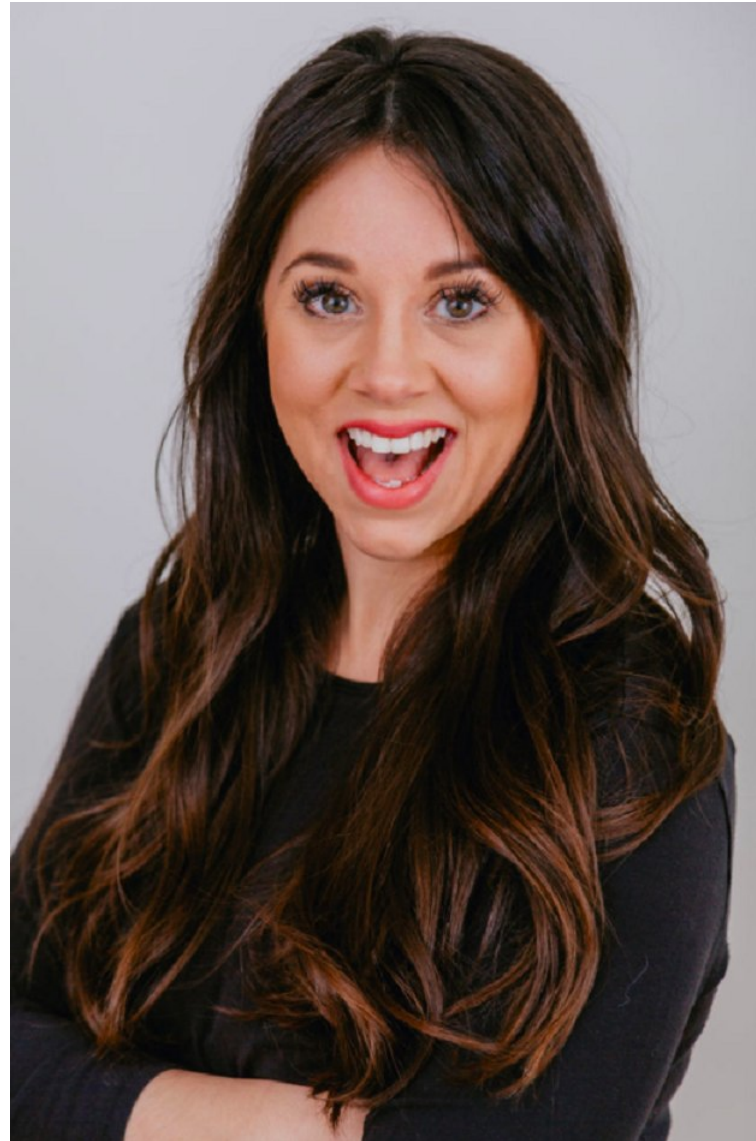

**CHELSEA CONNERLEY**

MODELS WOMEN COMMERCIAL

Height 158cm/5'2" Bust 81cm/32" A Waist 76cm/30" Hips 97cm/38" Dress 32-34 EU/2-4 US/4-6 UK Shoe 37 EU/6 US/4 UK Hair Dark Brown Eyes Brown

**CHELSEA CONNERLEY**

MODELS WOMEN COMMERCIAL

Height 158cm/5'2" Bust 81cm/32" A Waist 76cm/30" Hips 97cm/38" Dress 32-34 EU/2-4 US/4-6 UK Shoe 37 EU/6 US/4 UK Hair Dark Brown Eyes Brown

**CHELSEA CONNERLEY**

MODELS WOMEN COMMERCIAL

Height 158cm/5'2" Bust 81cm/32" A Waist 76cm/30" Hips 97cm/38" Dress 32-34 EU/2-4 US/4-6 UK Shoe 37 EU/6 US/4 UK Hair Dark Brown Eyes Brown

**CHELSEA CONNERLEY**

MODELS WOMEN COMMERCIAL

Height 158cm/5'2" Bust 81cm/32" A Waist 76cm/30" Hips 97cm/38" Dress 32-34 EU/2-4 US/4-6 UK Shoe 37 EU/6 US/4 UK Hair Dark Brown Eyes Brown

**CHELSEA CONNERLEY**

MODELS WOMEN COMMERCIAL

Height 158cm/5'2" Bust 81cm/32" A Waist 76cm/30" Hips 97cm/38" Dress 32-34 EU/2-4 US/4-6 UK Shoe 37 EU/6 US/4 UK Hair Dark Brown Eyes Brown