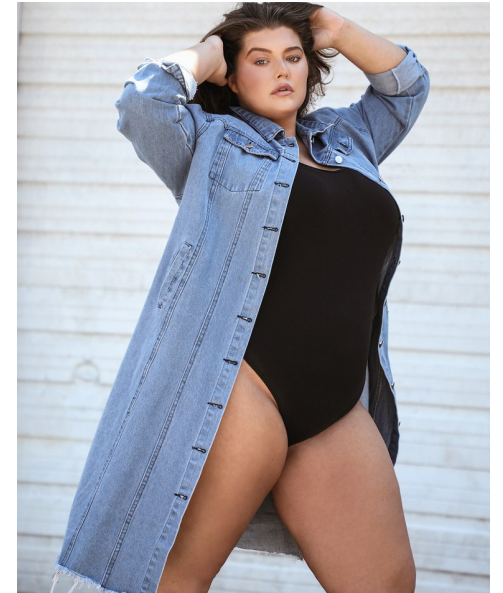

EMILY NICOLE

MODELS WOMEN CURVE

Height 175cm/5'9" Bust 125cm/49" G Waist 97cm/38" Hips 125cm/49"
Dress 46 EU/16 US/18 UK Shoe 42 EU/11 US/7.5 UK Top XXL Bottom XXL

Hair Brown Eyes Blue/Green

TRIBE TALENT MANAGEMENT