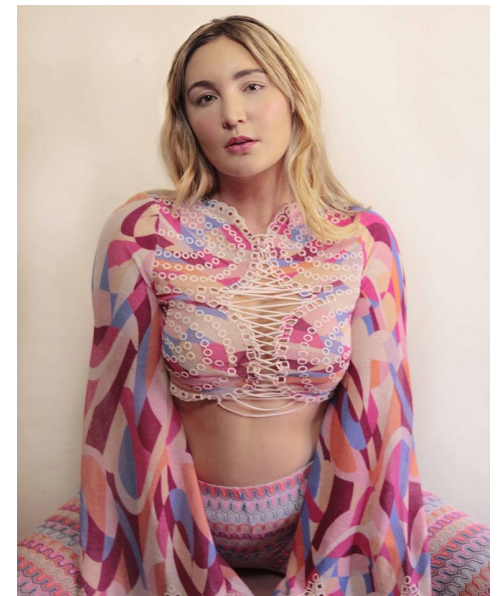

LINDSAY MAX

MODELS WOMEN CURVE

Height 178cm/5'10" Bust 102cm/40" Waist 85cm/33.5" Hips 109cm/43"

Dress 40 EU/10 US/12 UK Shoe 41 EU/10 US/7 UK Top L Bottom XL

Hair Blonde Eyes Brown

TRIBE TALENT MANAGEMENT