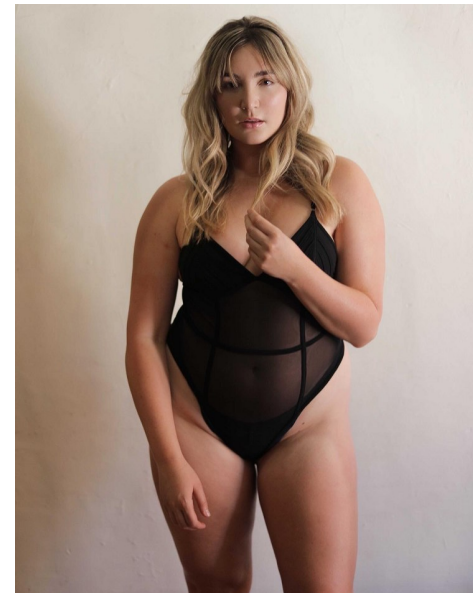

LINDSAY MAX

MODELS WOMEN CURVE

Height 178cm/5'10" Bust 102cm/40" Waist 85cm/33.5" Hips 109cm/43"

Dress 40 EU/10 US/12 UK Shoe 41 EU/10 US/7 UK Top L Bottom XL

Hair Blonde Eyes Brown

TRIBE TALENT MANAGEMENT