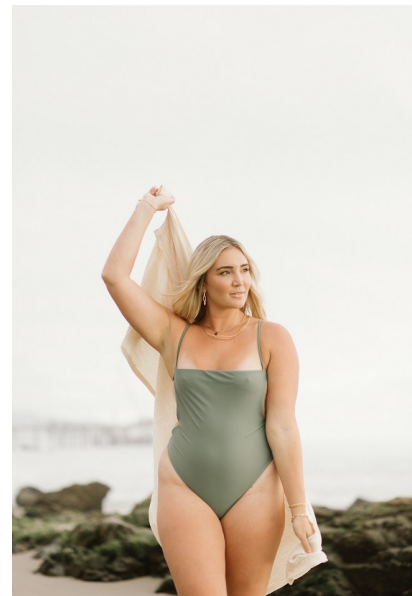

LINDSAY MAX

MODELS WOMEN CURVE

Height 178cm/5'10" Bust 102cm/40" Waist 85cm/33.5" Hips 109cm/43"

Dress 40 EU/10 US/12 UK Shoe 41 EU/10 US/7 UK Top L Bottom XL

Hair Blonde Eyes Brown

TRIBE TALENT MANAGEMENT