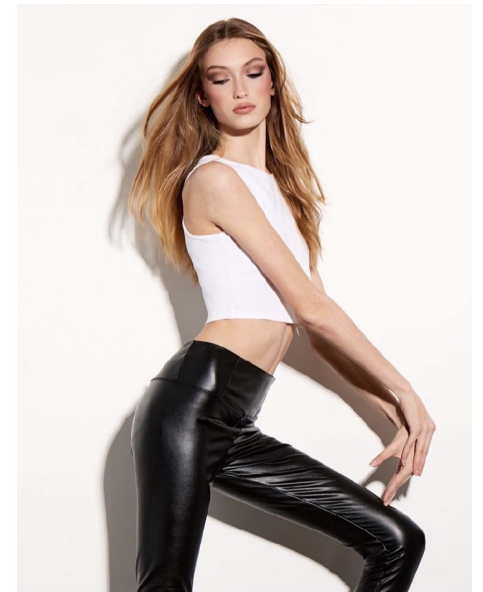

ARIANNA COOK

MODELS WOMEN MAINBOARD

Height 183cm/6'0" Bust 81cm/32" A/B Waist 64cm/25" Hips 86cm/34"
Dress 32 EU/2 US/4 UK Shoe 40.5 EU/9.5 US/7 UK Hair Blonde Eyes Blue

TRIBE TALENT MANAGEMENT

4809B Trousdale Drive