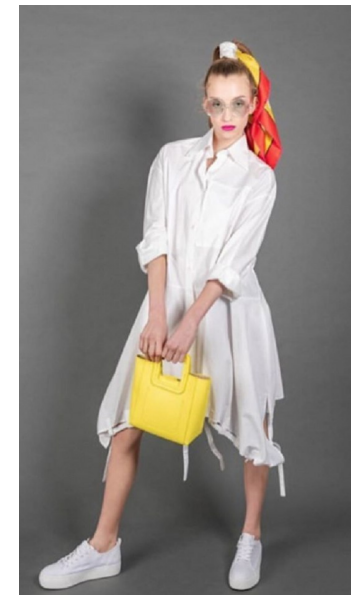

ARIANNA COOK

MODELS WOMEN MAINBOARD

Height 183cm/6'0" Bust 81cm/32" A/B Waist 64cm/25" Hips 86cm/34"
Dress 32 EU/2 US/4 UK Shoe 40.5 EU/9.5 US/7 UK Hair Blonde Eyes Blue

TRIBE TALENT MANAGEMENT

4809B Trousdale Drive