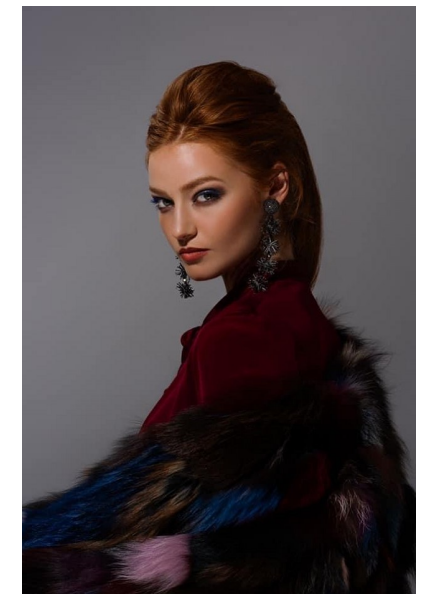

HALEY ROBBINS

MODELS WOMEN MAINBOARD

Height 180cm/5'11" Bust 86cm/34" B Waist 69cm/27" Hips 99cm/39"
Dress 34 EU/4 US/6 UK Shoe 41 EU/10 US/7 UK Top S Bottom S Hair Red
Eyes Blue/Green

TRIBE TALENT MANAGEMENT