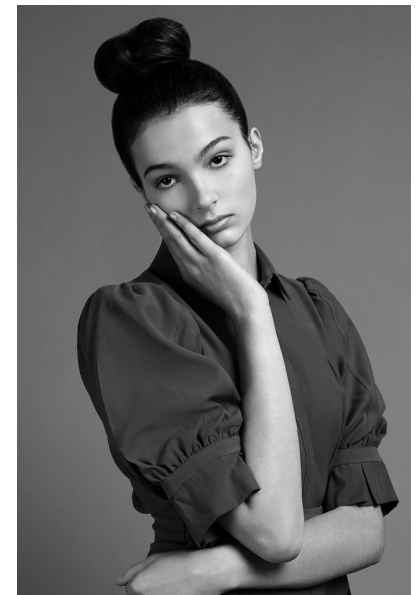

## NATALIE BELL

MODELS WOMEN MAINBOARD

Height 178cm/5'10" Bust 89cm/35" B Waist 63cm/25" Hips 89cm/35"  
Dress 32 EU/2 US/4 UK Shoe 42 EU/11 US/7.5 UK Hair Brown Eyes Brown