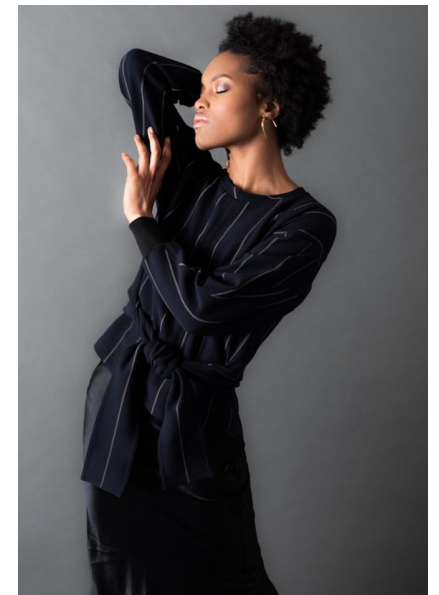

SANIYA ALLEN

MODELS WOMEN MAINBOARD

Height 178cm/5'10" Bust 86cm/34" A Waist 63cm/25" Hips 86cm/34"
Dress 32 EU/2 US/4 UK Shoe 26.5 EU/10 US/9 UK (kids) Top S Bottom S
Hair Black Eyes Black

TRIBE TALENT MANAGEMENT