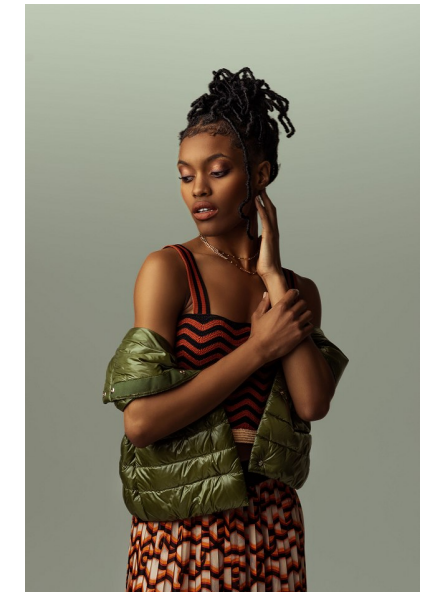

SANIYA ALLEN

MODELS WOMEN MAINBOARD

Height 178cm/5'10" Bust 86cm/34" A Waist 63cm/25" Hips 86cm/34"
Dress 32 EU/2 US/4 UK Shoe 26.5 EU/10 US/9 UK (kids) Top S Bottom S
Hair Black Eyes Black

TRIBE TALENT MANAGEMENT