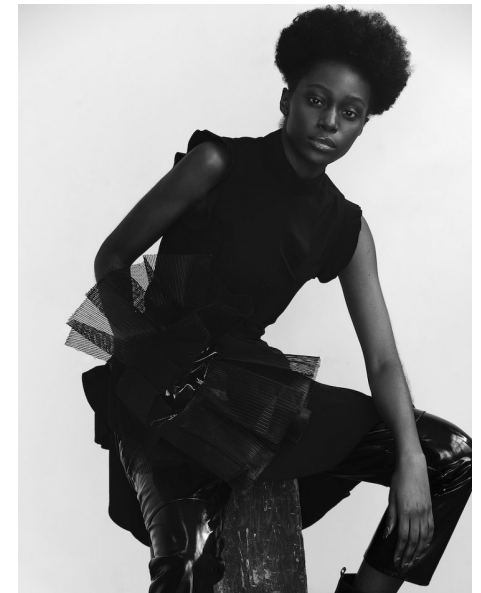

FRANCESCA DÉSIR

MODELS WOMEN MAINBOARD

Height 180cm/5'11" Bust 81cm/32" C Waist 61cm/24" Hips 92cm/36"

Dress 34 EU/4 US/6 UK Shoe 26.5 EU/10 US/9 UK (kids) Hair Black

Eyes Brown

TRIBE TALENT MANAGEMENT

4809B Trousdale Drive