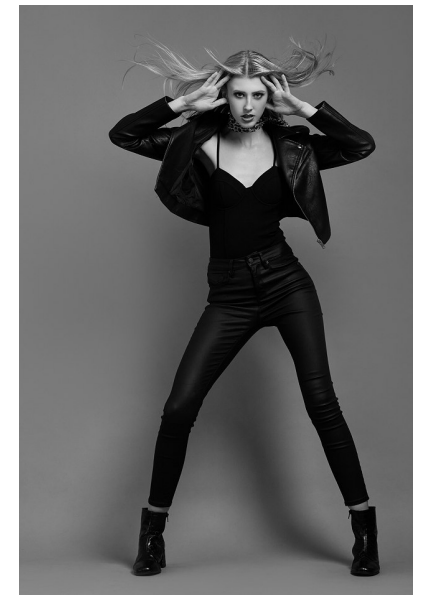

**BRYNA MCDANIEL**

MODELS WOMEN MAINBOARD

Height 178cm/5'10" Bust 81cm/32" A Waist 64cm/25" Hips 86cm/34"  
Dress 30-32 EU/0-2 US/2-4 UK Shoe 40.5 EU/9.5 US/7 UK Hair Blonde  
Eyes Blue

**TRIBE TALENT  
MANAGEMENT**