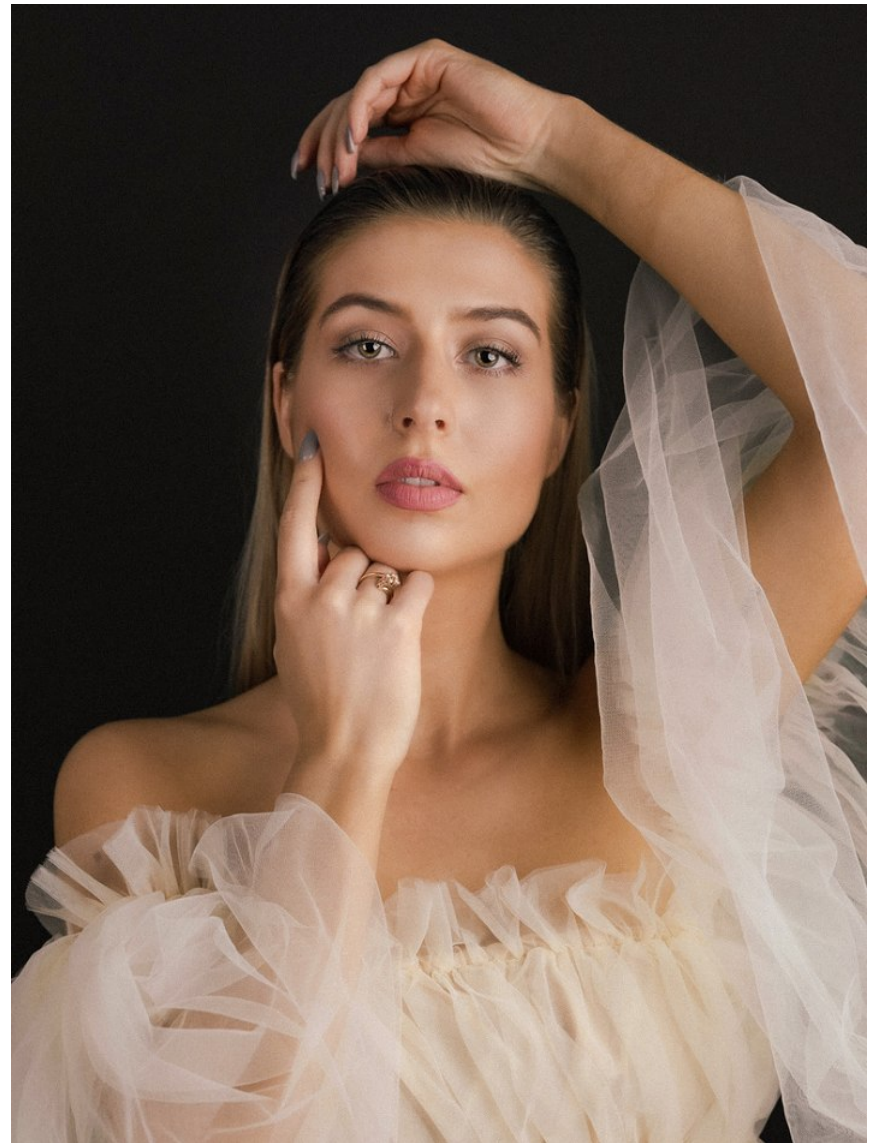

MELINA MONLUX

MODELS WOMEN MAINBOARD

Height 177cm/5'9.5" Bust 99cm/39" DDD Waist 68cm/26.5" Hips 95cm/37.5" Dress 36 EU/6 US/8 UK Shoe 39.5 EU/8.5 US/6 UK Hair Dark Blonde Eyes Hazel

MELINA MONLUX

MODELS WOMEN MAINBOARD

Height 177cm/5'9.5" Bust 99cm/39" DDD Waist 68cm/26.5" Hips 95cm/37.5" Dress 36 EU/6 US/8 UK Shoe 39.5 EU/8.5 US/6 UK Hair Dark Blonde Eyes Hazel

MELINA MONLUX

MODELS WOMEN MAINBOARD

Height 177cm/5'9.5" Bust 99cm/39" DDD Waist 68cm/26.5" Hips 95cm/37.5" Dress 36 EU/6 US/8 UK Shoe 39.5 EU/8.5 US/6 UK Hair Dark Blonde Eyes Hazel