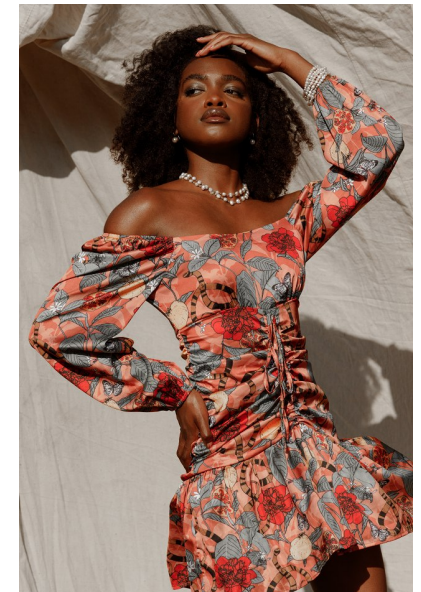

## GABRIELLE CYDNEY

MODELS WOMEN PETITE

Height 168cm/5'6" Bust 76cm/30" B Waist 61cm/24" Hips 84cm/33"  
Dress 30 EU/0 US/2 UK Shoe 25.5 EU/9 US/8 UK (kids) Hair Brown  
Eyes Brown