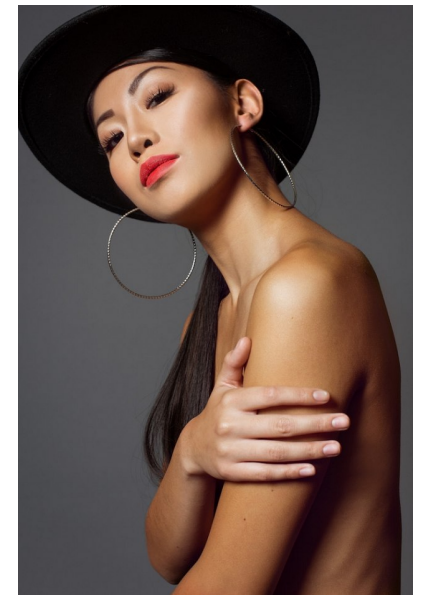

**EMILY VO**

MODELS WOMEN PETITE

Height 170cm/5'7" Bust 81cm/32" A Waist 61cm/24" Hips 90cm/35.5"  
Dress 30-32 EU/0-2 US/2-4 UK Shoe 24 EU/8 US/7 UK (kids) Hair Black

**TRIBE TALENT  
MANAGEMENT**

4809B Trousdale Drive