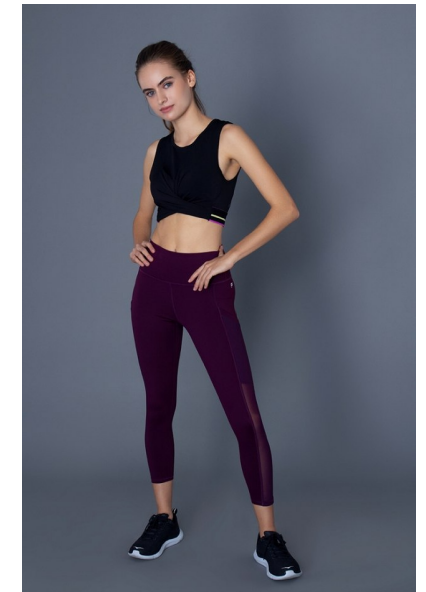

MIA CAROLLO

MODELS WOMEN PETITE

Height 165cm/5'5" Bust 76cm/30" B Waist 66cm/26" Hips 86cm/34"
Dress 30 EU/0 US/2 UK Shoe 22 EU/6.5 US/5.5 UK (kids) Size 104cm
Hair Dark Blonde Eyes Blue

TRIBE TALENT MANAGEMENT