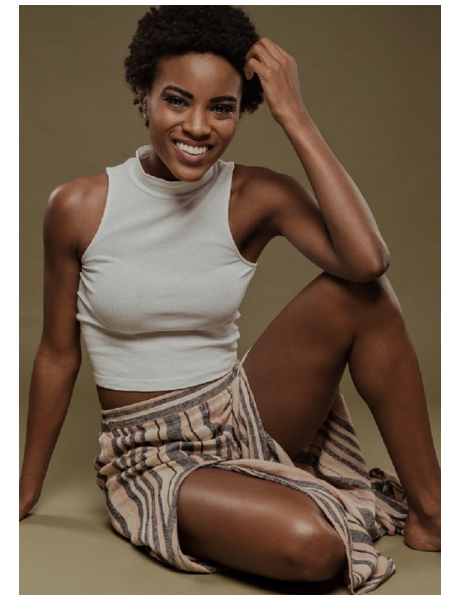

VALETA BROWN

MODELS WOMEN PETITE

Height 160cm/5'3" Bust 76cm/30" B Waist 64cm/25" Hips 89cm/35"
Dress 30 EU/0 US/2 UK Shoe 23 EU/7 US/6 UK (kids) Hair Black Eyes Brown

TRIBE TALENT
MANAGEMENT

4809B Trousdale Drive