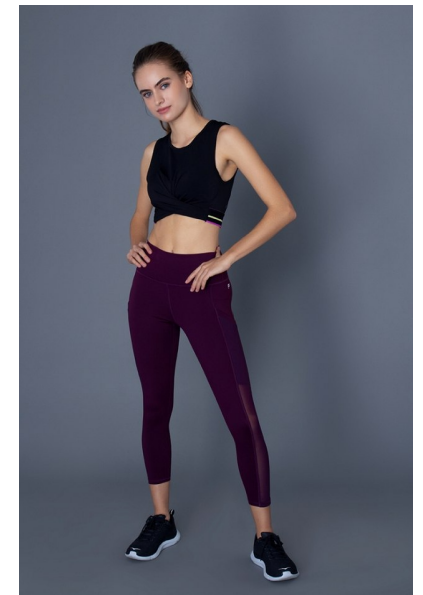

## MIA CAROLLO

TALENT FITNESS

Height 165cm/5'5" Bust 77cm/30.5" B Waist 64cm/25" Hips 89cm/35"  
Dress 30 EU/0 US/2 UK Shoe 22 EU/6.5 US/5.5 UK (kids) Size 104cm Top XS  
Bottom XS Hair Dark Blonde Eyes Blue