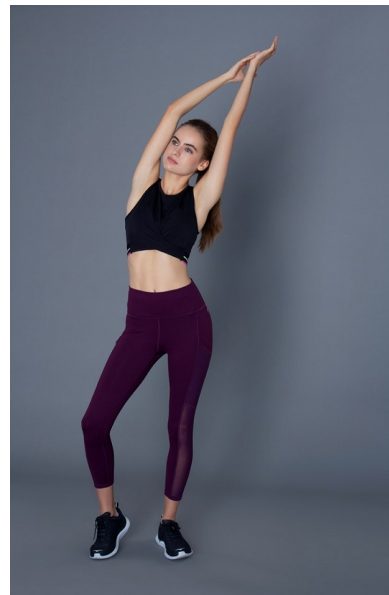

## MIA CAROLLO

TALENT FITNESS

Height 165cm/5'5" Bust 77cm/30.5" B Waist 64cm/25" Hips 89cm/35"  
Dress 30 EU/0 US/2 UK Shoe 22 EU/6.5 US/5.5 UK (kids) Size 104cm Top XS  
Bottom XS Hair Dark Blonde Eyes Blue