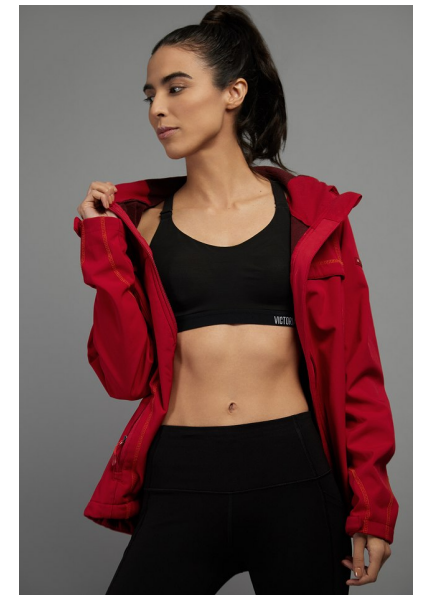

EVELYN NORMAN

TALENT FITNESS

Height 45cm/1'5.5" Bust 76cm/30" A/B Waist 62cm/24.5" Hips 87cm/34.5"
Dress 30-32 EU/0-2 US/2-4 UK Shoe 40.5 EU/9.5 US/7 UK Hair Brown
Eyes Brown

**TRIBE TALENT
MANAGEMENT**

4809B Trousdale Drive
Nashville, TN 37220
Tel: (615) 815-8664