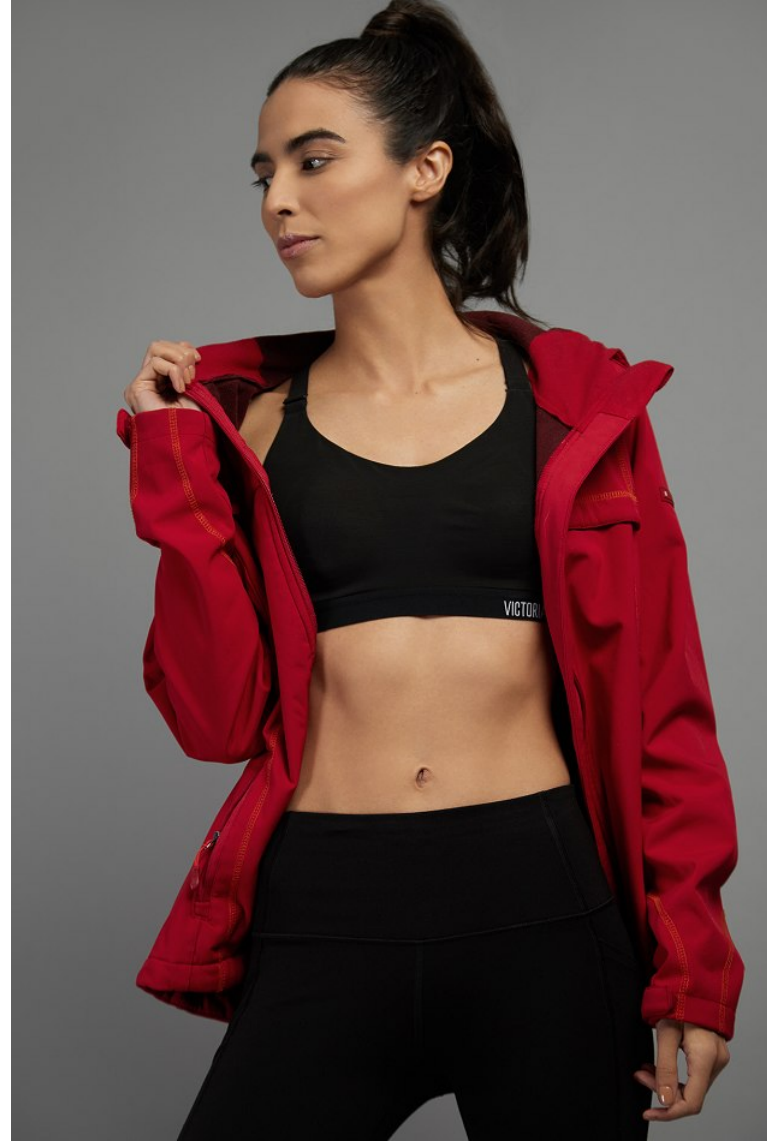

EVELYN NORMAN

TALENT FITNESS

Height 45cm/1'5.5" Bust 76cm/30" A/B Waist 62cm/24.5" Hips 87cm/34.5" Dress 30-32 EU/0-2 US/2-4 UK Shoe 40.5 EU/9.5 US/7 UK Hair Brown Eyes Brown

EVELYN NORMAN

TALENT FITNESS

Height 45cm/1'5.5" Bust 76cm/30" A/B Waist 62cm/24.5" Hips 87cm/34.5" Dress 30-32 EU/0-2 US/2-4 UK Shoe 40.5 EU/9.5 US/7 UK Hair Brown Eyes Brown