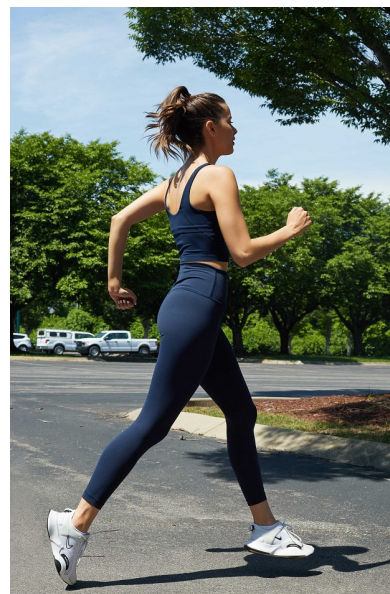

## MARKIE WOODAREK

FITNESS

Height 174cm/5'8.5" Bust 81cm/32" B Waist 66cm/26" Hips 99cm/39"

Dress 34 EU/4 US/6 UK Shoe 39 EU/8 US/6 UK Top S Bottom M

Hair Brown Eyes Hazel