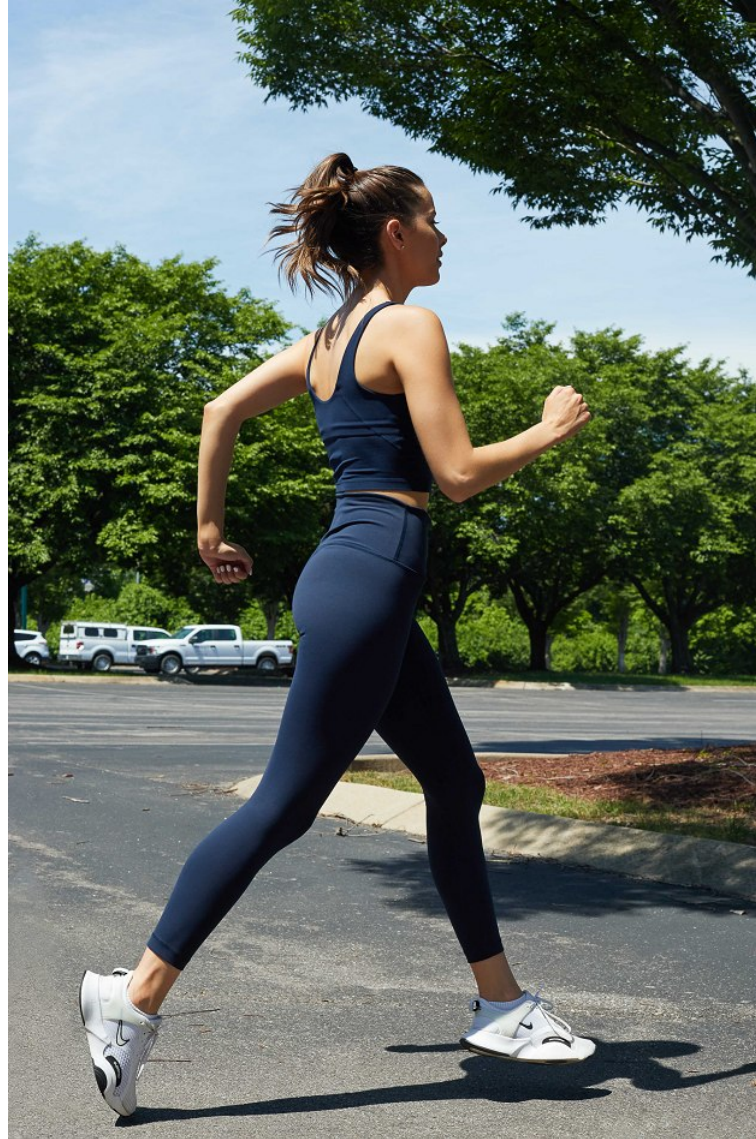

MARKIE WOODAREK

FITNESS

Height 174cm/5'8.5" Bust 81cm/32" B Waist 66cm/26" Hips 99cm/39" Dress 34 EU/4 US/6 UK Shoe 39 EU/8 US/6 UK Top S Bottom M Hair Brown Eyes Hazel

MARKIE WOODAREK

FITNESS

Height 174cm/5'8.5" Bust 81cm/32" B Waist 66cm/26" Hips 99cm/39" Dress 34 EU/4 US/6 UK Shoe 39 EU/8 US/6 UK Top S Bottom M Hair Brown Eyes Hazel