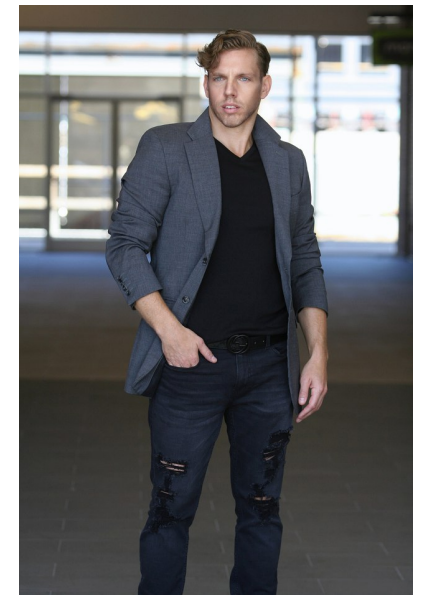

DUSTIN STEEL

TALENT MEN

Height 183cm/6'0" Chest 107cm/42" Waist 81cm/32" Inseam 81cm/32"
Collar 41cm/16" Suit 81cm/32"/42 Suit Length R Shoe 48 EU/13 US/12.5 UK
Hair Dirty Blonde Eyes Blue

TRIBE TALENT MANAGEMENT