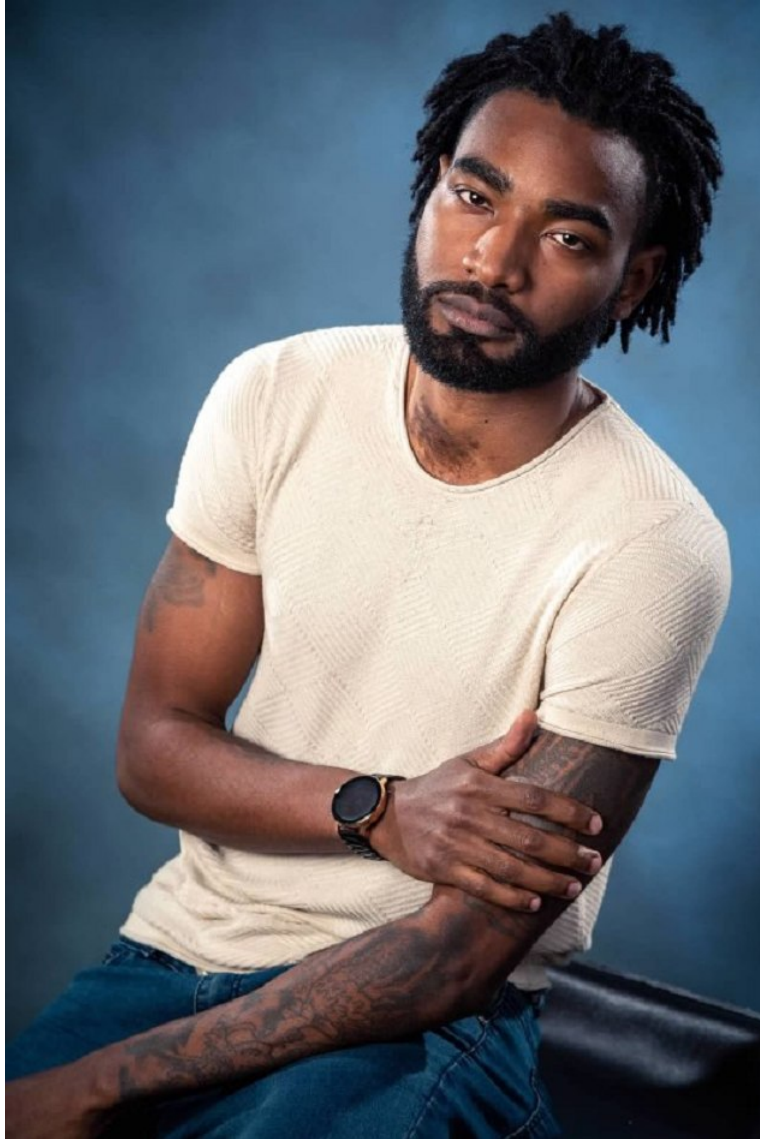

DOMINIQUE SMARR

TALENT MEN

Height 183cm/6'0" Chest 98cm/38.5" Waist 77cm/30.5" Inseam 82cm/32.5" Collar 39cm/15.5" Sleeve 68cm/26.5" Shoe 45 EU/11 US/10.5 UK Hair Black Eyes Brown

DOMINIQUE SMARR

TALENT MEN

Height 183cm/6'0" Chest 98cm/38.5" Waist 77cm/30.5" Inseam 82cm/32.5" Collar 39cm/15.5" Sleeve 68cm/26.5" Shoe 45 EU/11 US/10.5 UK Hair Black Eyes Brown

DOMINIQUE SMARR

TALENT MEN

Height 183cm/6'0" Chest 98cm/38.5" Waist 77cm/30.5" Inseam 82cm/32.5" Collar 39cm/15.5" Sleeve 68cm/26.5" Shoe 45 EU/11 US/10.5 UK Hair Black Eyes Brown