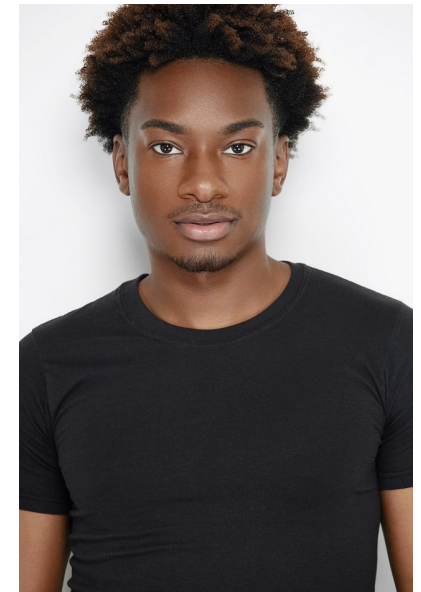

DEREK BRIDGEFORTH

TALENT MEN

Height 173cm/5'8" Chest 92cm/36" Waist 76cm/30" Inseam 79cm/31"
Collar 37cm/14.5" Sleeve 53cm/21" Suit 97cm/38"/48 Suit Length S
Shoe 24 EU/8 US/7 UK (kids) Top M Bottom M Hair Black Eyes Brown