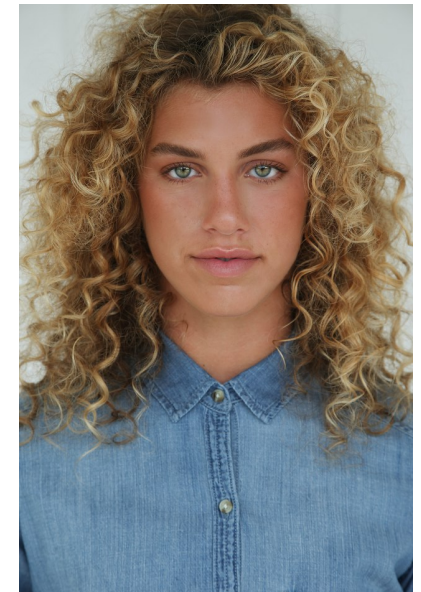

AMELIA DUNLAP

TALENT TEENS

Height 175cm/5'9" Bust 85cm/33.5" A Waist 66cm/26" Hips 94cm/37"
Dress 32 EU/2 US/4 UK Shoe 39 EU/8 US/6 UK Top S Bottom S Hair Dark
Blonde Eyes Blue/Green

**TRIBE TALENT
MANAGEMENT**