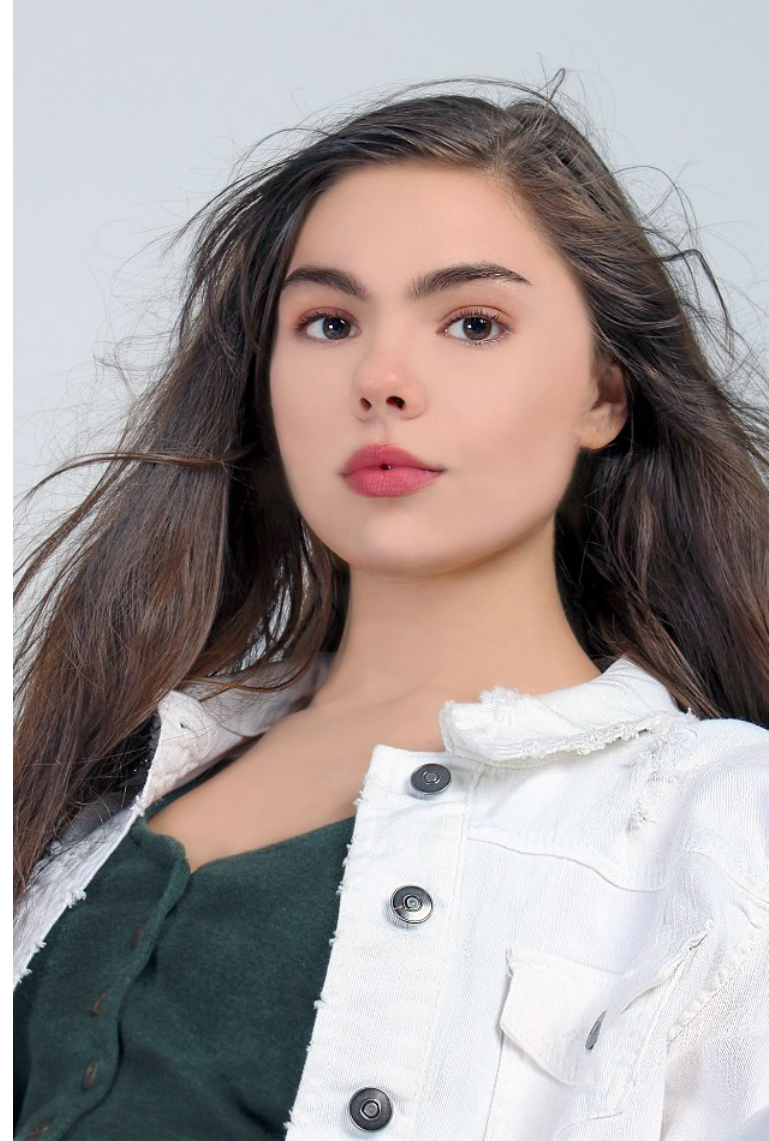

BRIANNA WILLIAMS

TALENT TEENS

Height 166cm/5'5.5" Bust 81cm/32" A Waist 66cm/26" Hips 91cm/36" Dress 34-36 EU/4-6 US/6-8 UK Shoe 39 EU/8 US/6 UK Size 12 - 14 Top XS Bottom S Hair Brown
Eyes Brown