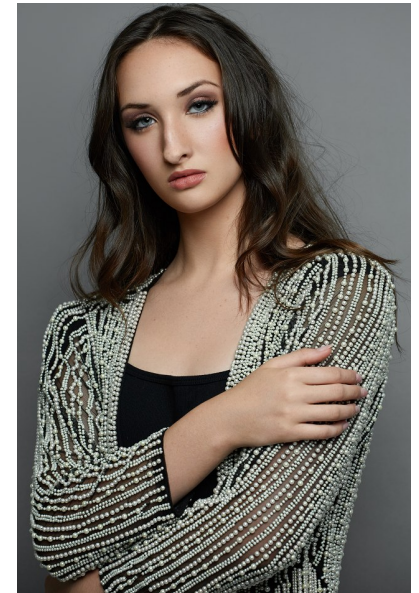

LAUREN KEETON

TALENT TEENS

Height 170cm/5'7" Bust 86cm/34" A Waist 67cm/26.5" Hips 91cm/36"
Dress 34-36 EU/4-6 US/6-8 UK Shoe 26 EU/9.5 US/8.5 UK (kids) Top S
Bottom S Hair Brown Eyes Blue/Grey

TRIBE TALENT MANAGEMENT