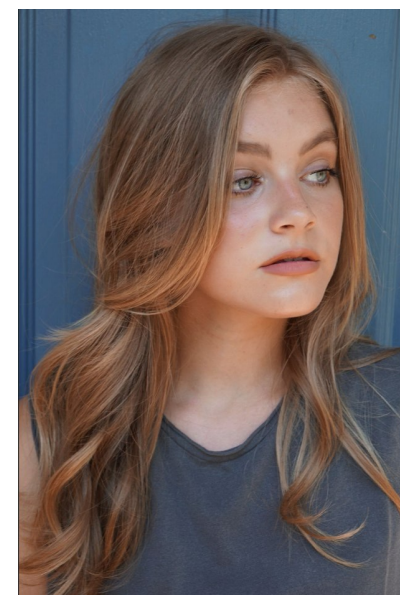

SOPHIA BONASSO

TALENT TEENS

Height 175cm/5'9" Waist 75cm/29.5" Dress 34-36 EU/4-6 US/6-8 UK
Shoe 26 EU/9.5 US/8.5 UK (kids) Top S Bottom M Hair Ash Blonde
Eyes Blue

**TRIBE TALENT
MANAGEMENT**

4809B Trousdale Drive
Nashville, TN 37220
Tel: (615) 815-8664