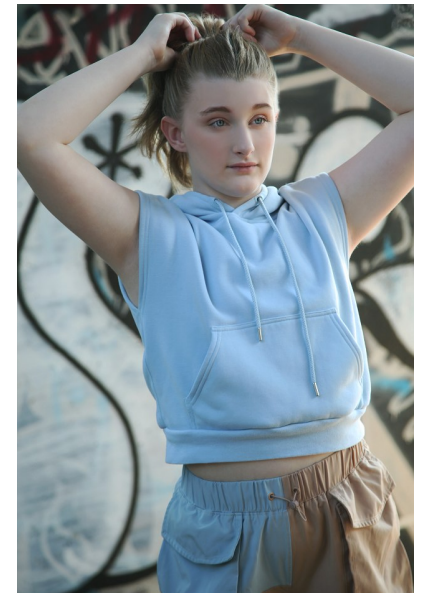

KIRSTYN STRICKLAND

TALENT TEENS

Height 168cm/5'6" Bust 81cm/32" Waist 71cm/28" Hips 92cm/36"
Dress 34 EU/4 US/6 UK Shoe 39.5 EU/8.5 US/6 UK Hair Dark Blonde
Eyes Blue

TRIBE TALENT MANAGEMENT

4809B Trousdale Drive
Nashville, TN 37220
Tel: (615) 815-8664