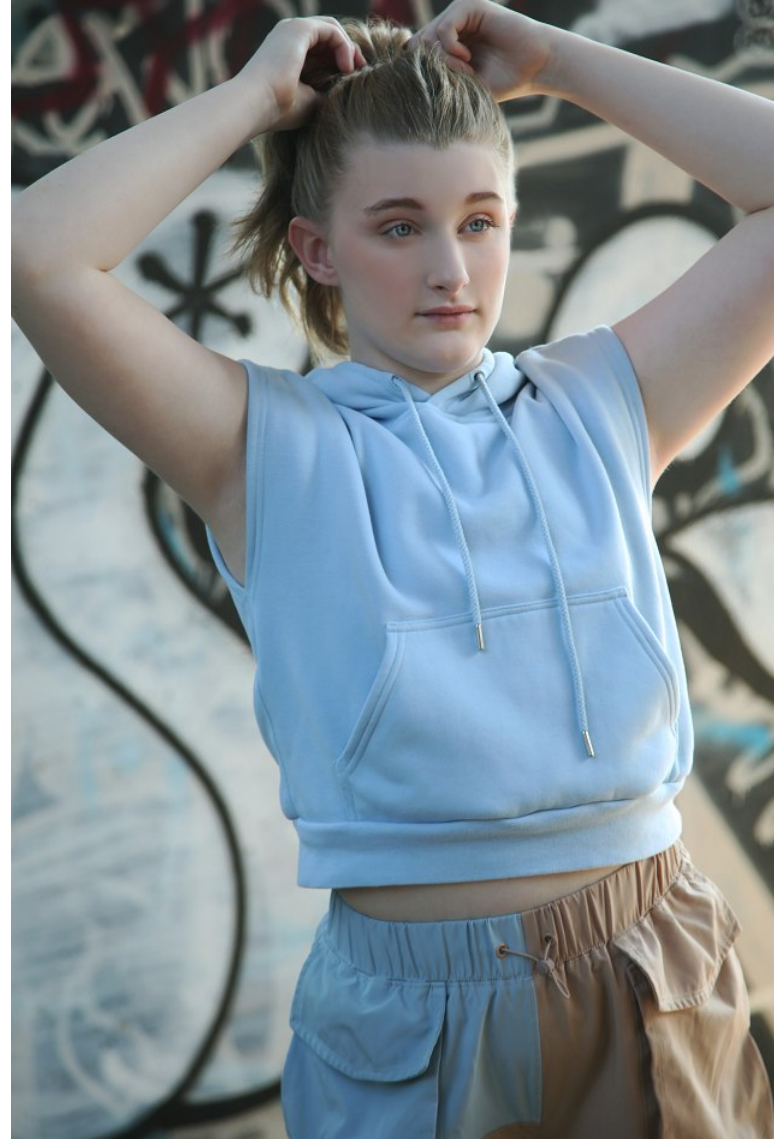

KIRSTYN STRICKLAND

TALENT TEENS

Height 168cm/5'6" Bust 81cm/32" Waist 71cm/28" Hips 92cm/36" Dress 34 EU/4 US/6 UK Shoe 39.5 EU/8.5 US/6 UK Hair Dark Blonde Eyes Blue

KIRSTYN STRICKLAND

TALENT TEENS

Height 168cm/5'6" Bust 81cm/32" Waist 71cm/28" Hips 92cm/36" Dress 34 EU/4 US/6 UK Shoe 39.5 EU/8.5 US/6 UK Hair Dark Blonde Eyes Blue