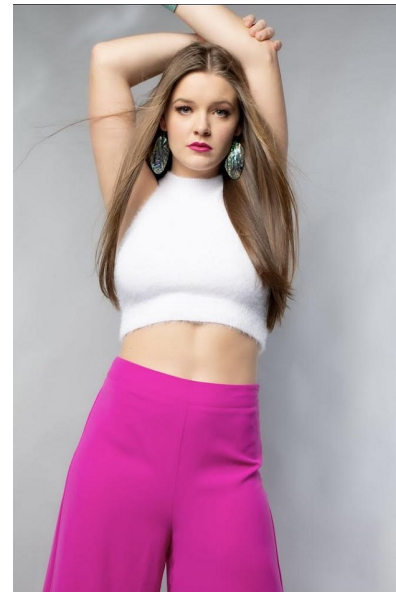

## HANNAH GIBSON

TALENT WOMEN

Height 176cm/5'9.5" Bust 91cm/36" C Waist 67cm/26.5" Hips 90cm/35.5"  
Dress 34-36 EU/4-6 US/6-8 UK Shoe 41 EU/10 US/7 UK Top M Bottom M  
Hair Brown Eyes Blue