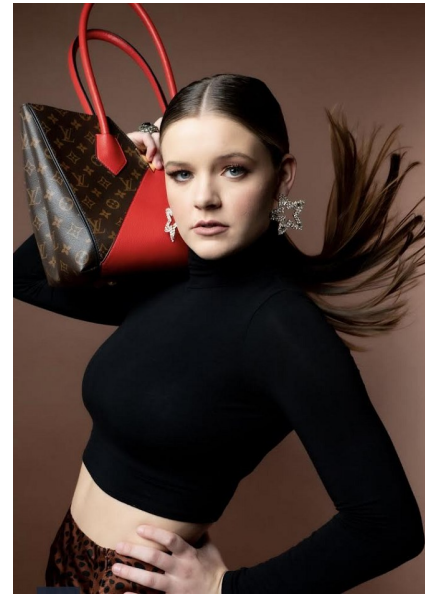

## HANNAH GIBSON

TALENT WOMEN

Height 176cm/5'9.5" Bust 91cm/36" C Waist 67cm/26.5" Hips 90cm/35.5"  
Dress 34-36 EU/4-6 US/6-8 UK Shoe 41 EU/10 US/7 UK Top M Bottom M  
Hair Brown Eyes Blue