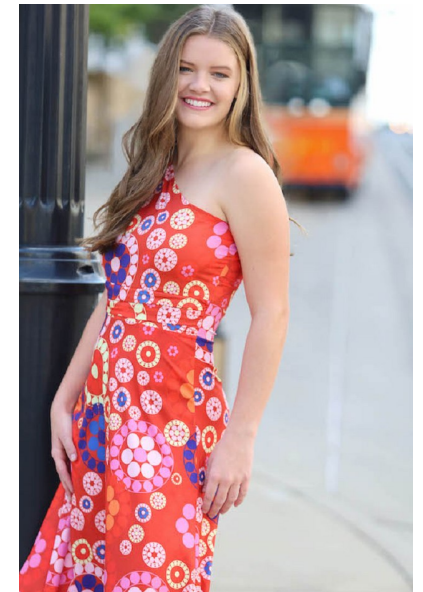

## HANNAH GIBSON

TALENT WOMEN

Height 176cm/5'9.5" Bust 91cm/36" C Waist 67cm/26.5" Hips 90cm/35.5"  
Dress 34-36 EU/4-6 US/6-8 UK Shoe 41 EU/10 US/7 UK Top M Bottom M  
Hair Brown Eyes Blue