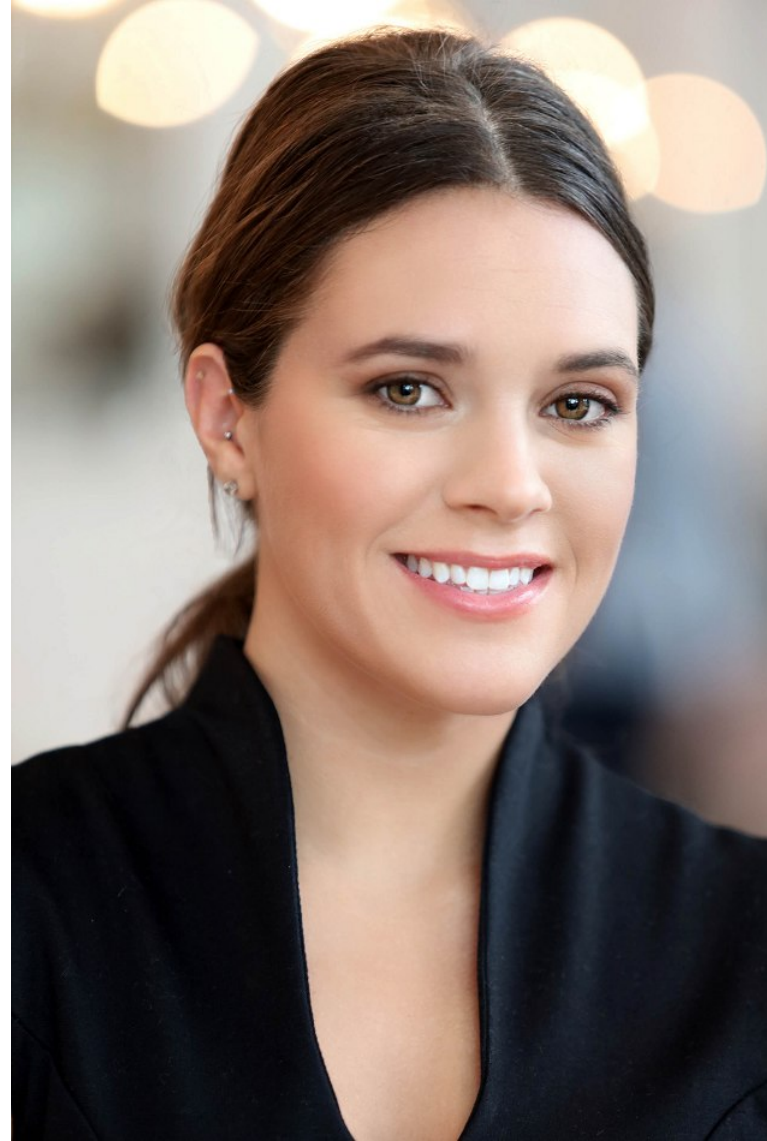

**CHRISTINA BAUTISTA**

TALENT WOMEN

Height 165cm/5'5" Bust 89cm/35" C Waist 69cm/27" Hips 97cm/38" Dress 34 EU/4 US/6 UK Shoe 25 EU/8.5 US/7.5 UK (kids) Hair Brown Eyes Brown

**CHRISTINA BAUTISTA**

TALENT WOMEN

Height 165cm/5'5" Bust 89cm/35" C Waist 69cm/27" Hips 97cm/38" Dress 34 EU/4 US/6 UK Shoe 25 EU/8.5 US/7.5 UK (kids) Hair Brown Eyes Brown

**CHRISTINA BAUTISTA**

TALENT WOMEN

Height 165cm/5'5" Bust 89cm/35" C Waist 69cm/27" Hips 97cm/38" Dress 34 EU/4 US/6 UK Shoe 25 EU/8.5 US/7.5 UK (kids) Hair Brown Eyes Brown