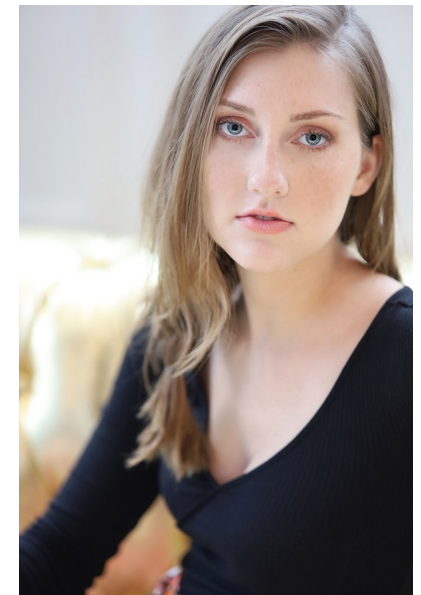

**EMORY MORROW**

TALENT WOMEN

Height 171cm/5'7.5" Bust 74cm/29" A Waist 62cm/24.5" Hips 86cm/34"  
Dress 30 EU/0 US/2 UK Hair Brown Eyes Blue

**TRIBE TALENT  
MANAGEMENT**

4809B Trousdale Drive

Nashville, TN 37220