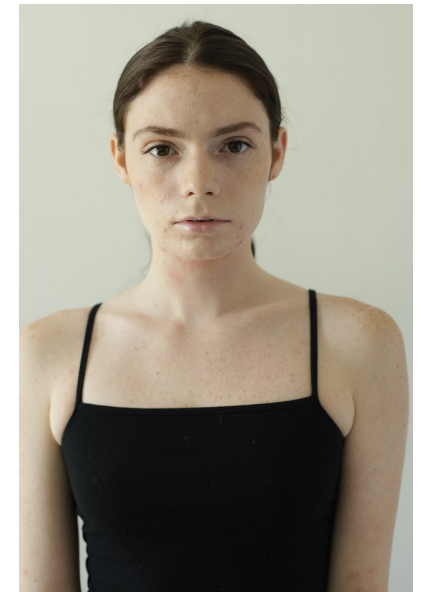

ROCKI BOYKIN

TALENT WOMEN

Height 170cm/5'7" Bust 91cm/36" A Waist 61cm/24" Hips 89cm/35"
Dress 36 EU/6 US/8 UK Shoe 37.5 EU/6.5 US/4.5 UK Hair Brown
Eyes Brown

**TRIBE TALENT
MANAGEMENT**

4809B Trousdale Drive
Nashville, TN 37220
Tel: (615) 815-8664