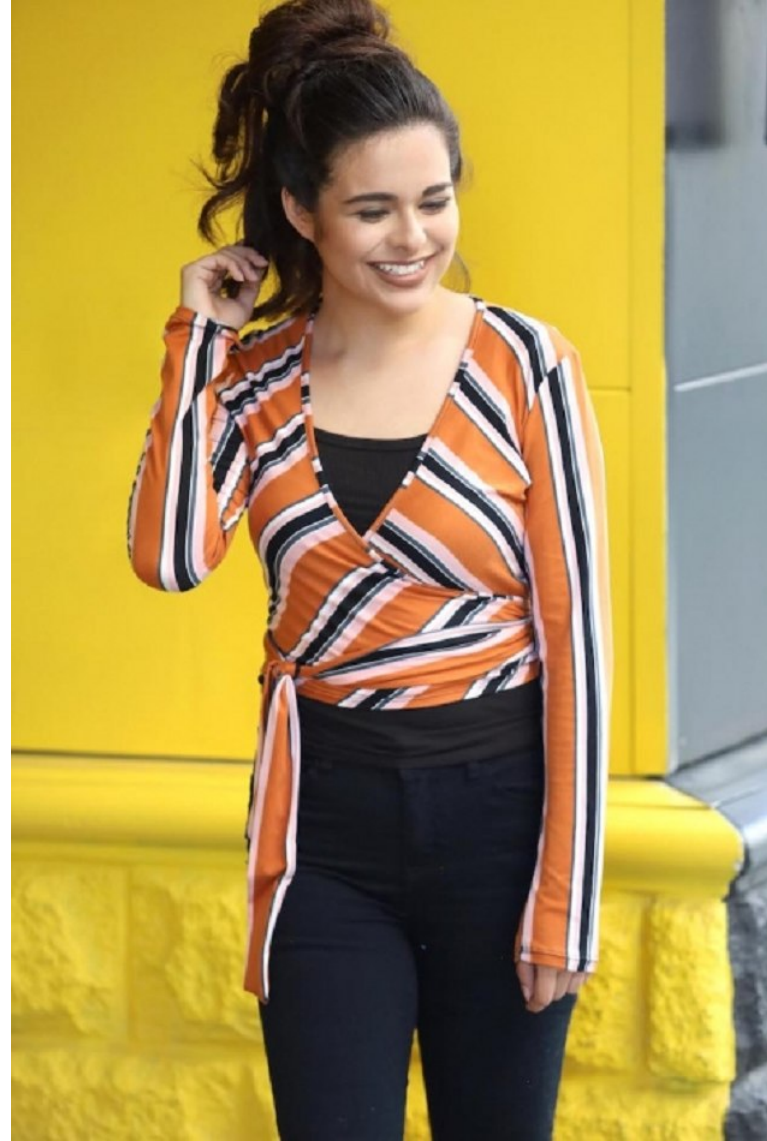

MARIA SNOW

TALENT WOMEN

Height 162cm/5'3.5" Bust 86cm/34" B Waist 69cm/27" Hips 86cm/34" Dress 34 EU/4 US/6 UK Shoe 37.5 EU/6.5 US/4.5 UK Hair Black Eyes Brown

MARIA SNOW

TALENT WOMEN

Height 162cm/5'3.5" Bust 86cm/34" B Waist 69cm/27" Hips 86cm/34" Dress 34 EU/4 US/6 UK Shoe 37.5 EU/6.5 US/4.5 UK Hair Black Eyes Brown

MARIA SNOW

TALENT WOMEN

Height 162cm/5'3.5" Bust 86cm/34" B Waist 69cm/27" Hips 86cm/34" Dress 34 EU/4 US/6 UK Shoe 37.5 EU/6.5 US/4.5 UK Hair Black Eyes Brown