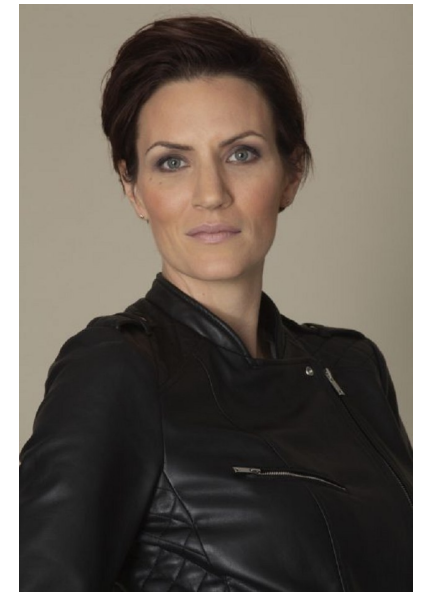

AMY GOMEZ

TALENT WOMEN

Height 180cm/5'11" Bust 96cm/38" C/D Waist 79cm/31" Hips 99cm/39"  
Dress 36 EU/6 US/8 UK Shoe 26.5 EU/10 US/9 UK (kids) Hair Brunette  
Eyes Blue

**TRIBE TALENT  
MANAGEMENT**

4809B Trousdale Drive  
Nashville, TN 37220  
Tel: (615) 815-8664