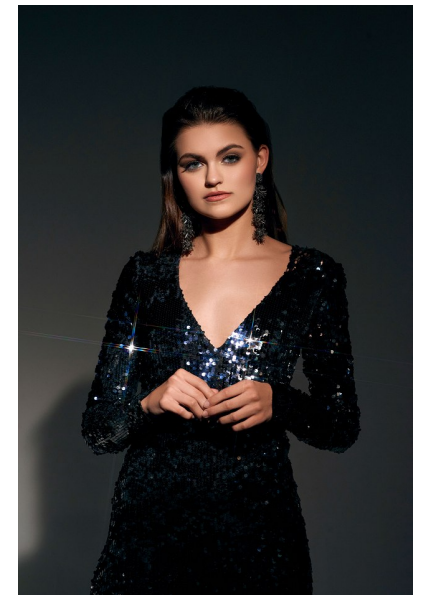

## KELLER HUDSON

TALENT WOMEN

Height 176cm/5'9.5" Bust 79cm/31" A Waist 66cm/26" Hips 94cm/37"  
Dress 32 EU/2 US/4 UK Shoe 25 EU/8.5 US/7.5 UK (kids) Hair Dirty Blonde  
Eyes Blue/Green