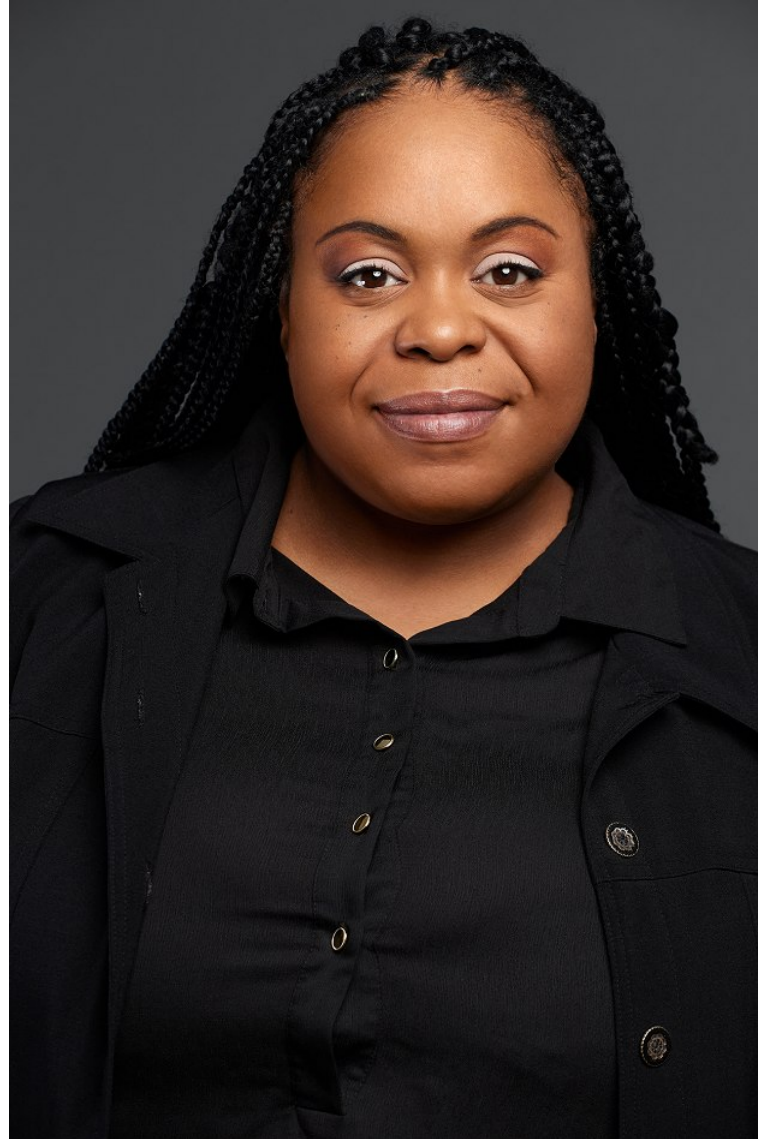

SHERREKA RAYCHELLE CRENSHAW

TALENT WOMEN

Height 54cm/1'9" Bust 115cm/45.5" DDD Waist 113cm/44.5" Hips 117cm/46" Dress 52 EU/22 US/24 UK Shoe 25.5 EU/9 US/8 UK (kids) Size 6 - 9 months Hair Black Eyes Brown